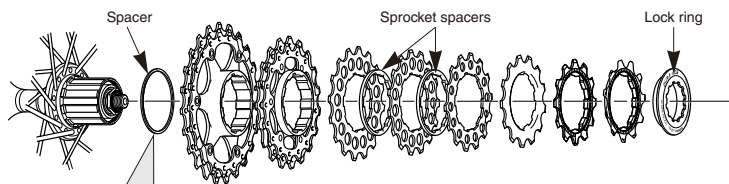

CS-7800

Cassette sprocket

When installing the CS-7800 to the 9-speed freehub, install a spacer in the position shown in the illustration.