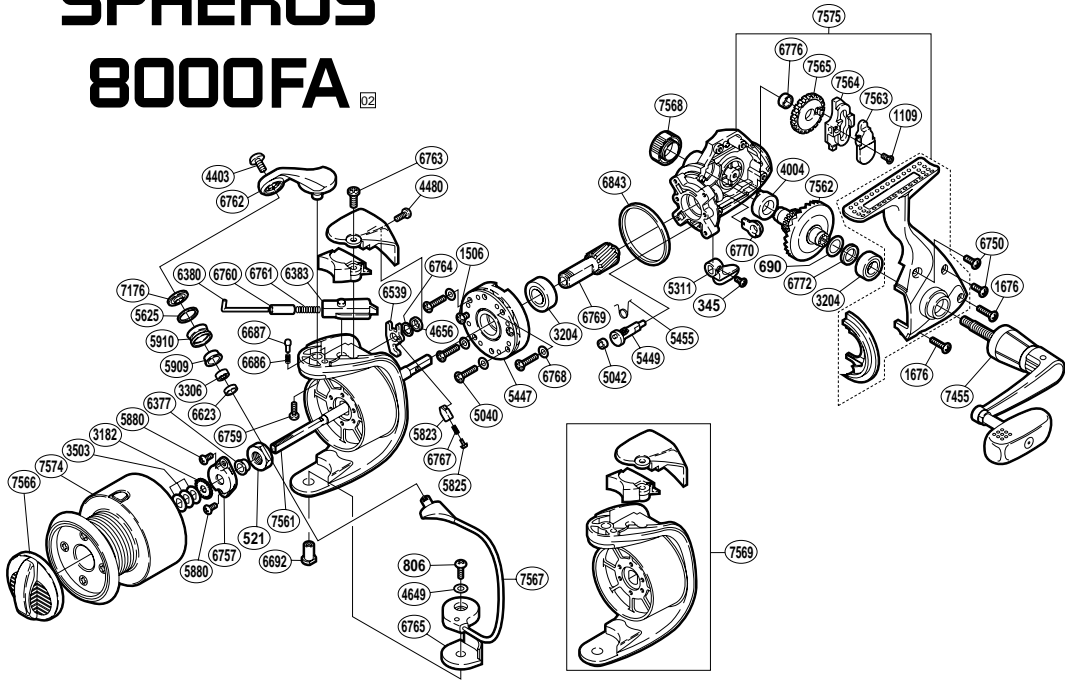

SPHEROS 8000FA BZ

RD No.	PARTS NAMES	RD No.	PARTS NAMES	RD No.	PARTS NAMES
0345	Anti-Reverse Lever Screw	5625	Line Roller Spacer	6765	Bail Hold Support Spacer
0521	Rotor Nut	5823	Lever Spring Guide (A)	6767	Bail Trip Lever Spring
0690	Drive Gear Washer	5825	Lever Spring Guide (B)	6768	Roller Clutch Screw Washer
0806	Bail Hold Support Screw	5880	Nut Retainer Screw	6769	Pinion Gear
1109	Slider Retainer Screw	5909	Line Roller Bushing	6770	Bushing
1506	Clutch Cover Screw	5910	Line Roller	6772	Drive Gear Spacer
1676	Side Cover Screw (long)	6377	Rotor Support Bushing	6776	Oscillating Gear Bushing
3182	Spool Support	6380	Bail Spring Guide (A)	6843	Friction Ring
3204	Ball Bearing	6383	Bail Spring Guide (B)	7176	Line Roller Washer
3306	Ball Bearing	6539	Bail Trip Lever	7455	Handle Assembly
3503	Spool Washer	6623	Bearing Spacer	7561	Main Shaft
4004	Drive Gear Bushing	6686	Bail Arm Click Spring	7562	Drive Gear
4403	Line Roller Screw	6687	Bail Arm Click	7563	Oscillating Slider Inner
4480	Bail Spring Cover Screw (small)	6692	Bail Hold Support Shaft	7564	Oscillating Slider
4649	Spacer	6750	Side Cover Screw (short)	7565	Oscillating Gear
4656	Bail Trip Lever Washer	6757	Nut Retainer	7566	Drag Knob Assembly
5040	Roller Clutch Screw	6759	Bail Arm Screw	7567	Bail Assembly
5042	Anti-Reverse Cam Ring	6760	Bail Spring Guide (A) Collar	7568	Handle Screw Cap
5311	Anti-Reverse Lever	6761	Bail Spring	7569	Rotor Assembly
5447	Roller Clutch Assembly	6762	Bail Arm	7574	Spool Assembly
5449	Anti-Reverse Cam	6763	Bail Spring Cover Screw (large)	7575	Body Assembly
5455	Anti-Reverse Cam Spring	6764	Spacer		