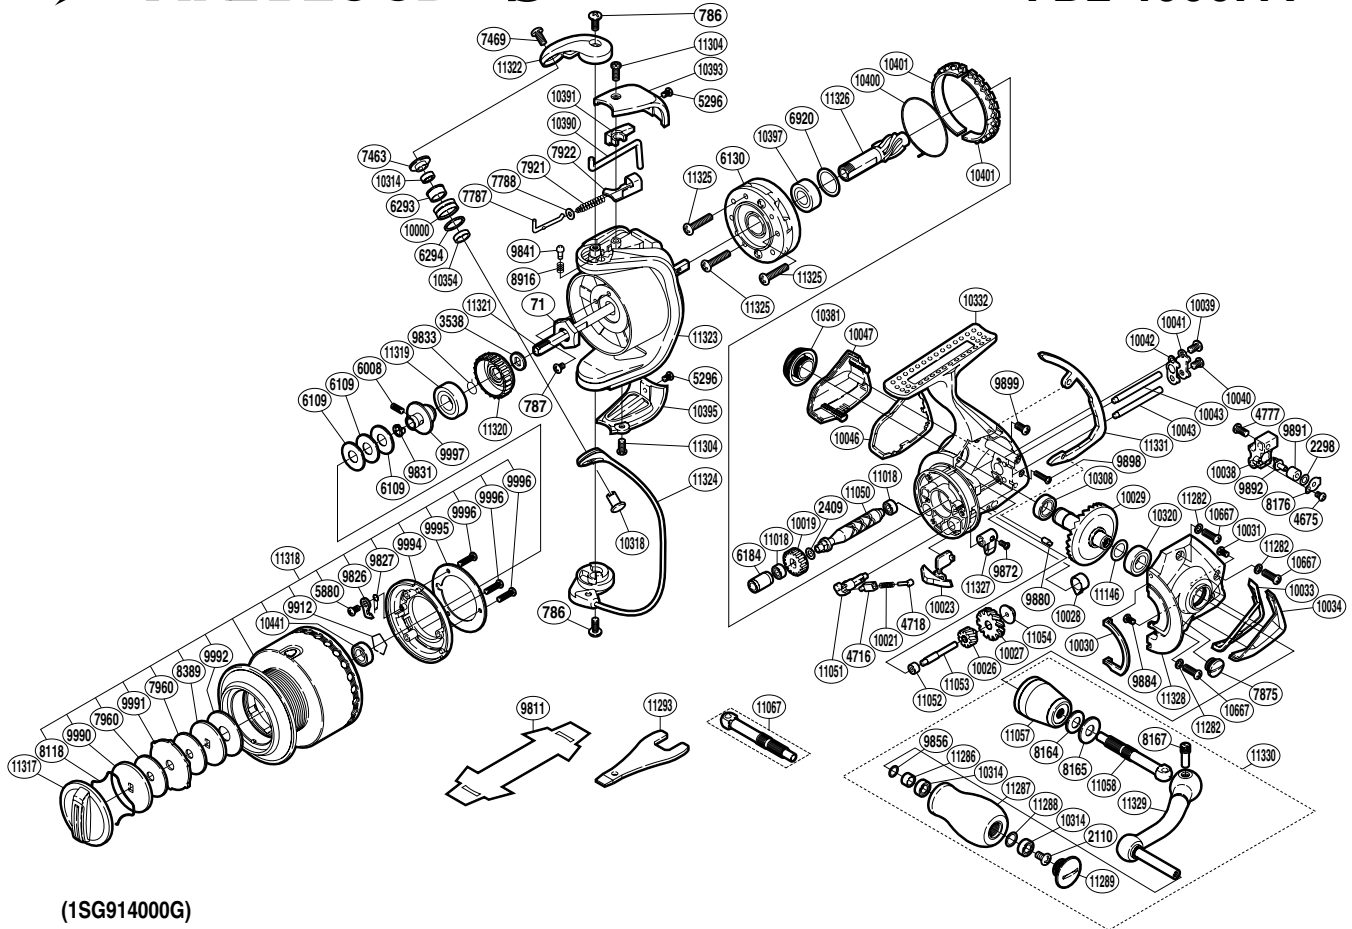

SHIMANO

FIRE BLOOD **S A-RB**

FBL-4000FA

(1SG91400G)

Part No.	Description	Part No.	Description	Part No.	Description
RD 0071	Rotor Nut	RD 9880	Rear Protector B Pin	RD10393	Bail Spring Cover
RD 0786	Screw	RD 9884	Screw	RD10395	Bail Hold Support Guard
RD 0787	Screw	RD 9891	Oscillating Slider Bushing	RD10397	Ball Bearing
RD 2110	Screw	RD 9892	Oscillating Pawl	RD10400	Friction Spring
RD 2298	Spacer	RD 9898	Screw	RD10401	Friction Ring
RD 2409	Spacer	RD 9899	Screw	RD10441	Ball Bearing
RD 3538	Spool Support	RD 9912	Bearing Retainer	RD10667	Screw
RD 4675	Screw	RD 9990	Key Washer	RD11018	Ball Bearing
RD 4716	Lever Spring Guide B	RD 9991	Eared Washer	RD11050	Worm Shaft
RD 4718	Lever Spring Guide A	RD 9992	Drag Washer	RD11051	Anti-Reverse Cam
RD 4777	Screw	RD 9994	Spool Pin Cover	RD11052	Idle Gear B Shaft Bushing
RD 5296	Screw	RD 9995	Spool Pin Cover Plate	RD11053	Idle Gear B Shaft
RD 5880	Screw	RD 9996	Screw	RD11054	Idle Gear B Shaft Bushing B
RD 6008	Set Screw	RD 9997	Bearing Bushing	RD11057	Handle Shaft Cover
RD 6109	Spool Washer	RD10000	Line Roller	RD11058	Handle Shaft (left)
RD 6130	Roller Clutch Assembly	RD10019	Idle Gear	RD11146	Washer
RD 6184	Worm Bushing	RD10021	Anti-Reverse Cam Spring	RD11282	Washer
RD 6293	Line Roller Bushing	RD10023	Bail Trip Strike	RD11286	Handle Knob Shaft Collar
RD 6294	Line Roller Spacer	RD10026	Idle Gear B (small)	RD11287	Handle Knob
RD 6920	Spacer	RD10027	Idle Gear B (large)	RD11288	Washer
RD 7463	Line Roller Washer	RD10028	Bushing	RD11289	Handle Knob Seal
RD 7469	Screw	RD10029	Drive Gear	RD11304	Screw
RD 7787	Bail Spring Guide A	RD10030	Flange Water Proof	RD11317	Drag Knob
RD 7788	Spring Guide A Support	RD10031	Screw	RD11318	Spool Assembly
RD 7875	Oil Cap	RD10033	Cover (for side cover)	RD11319	Ball Bearing
RD 7921	Bail Spring	RD10034	Side Cover Guard	RD11320	Drag Click Ratchet
RD 7922	Bail Spring Seat	RD10038	Oscillating Slider	RD11321	Main Shaft
RD 7960	Drag Washer	RD10039	Screw	RD11322	Bail Arm
RD 8118	Drag Washers Retainer	RD10040	Screw	RD11323	Rotor
RD 8164	Coned Disc Spring	RD10041	Worm Shaft Retainer	RD11324	Bail Assembly
RD 8165	Large Handle Shank Washer	RD10042	Worm Shaft Retainer Washer	RD11325	Screw
RD 8167	Handle Shaft Screw	RD10043	Oscillating Guide	RD11326	Pinion Gear
RD 8176	Oscillating Pawl Cover	RD10046	Rear Shield	RD11327	Anti-Reverse Lever
RD 8389	Key Washer	RD10047	Rear Protector A	RD11328	Side Cover
RD 8916	Click Spring	RD10308	Ball Bearing	RD11329	Handle Shank Assembly
RD 9826	Drag Click	RD10314	Ball Bearing	RD11330	Handle Assembly
RD 9827	Drag Click Spring	RD10318	Line Roller Support	RD11331	Rear Protector B
RD 9831	Bearing Bushing Spacer	RD10320	Ball Bearing	RD11332	Body
RD 9833	Ratchet Spring	RD10354	Bearing Spacer		
RD 9841	Click Pin	RD10381	Handle Screw Cap	RD 9811	Reel Seat Spacer (accessory)
RD 9856	Washer	RD10390	Bail Trip Lever	RD11067	Handle Shaft (right) (accessory)
RD 9872	Screw	RD10391	Bail Trip Cover	RD11293	Wrench (accessory)