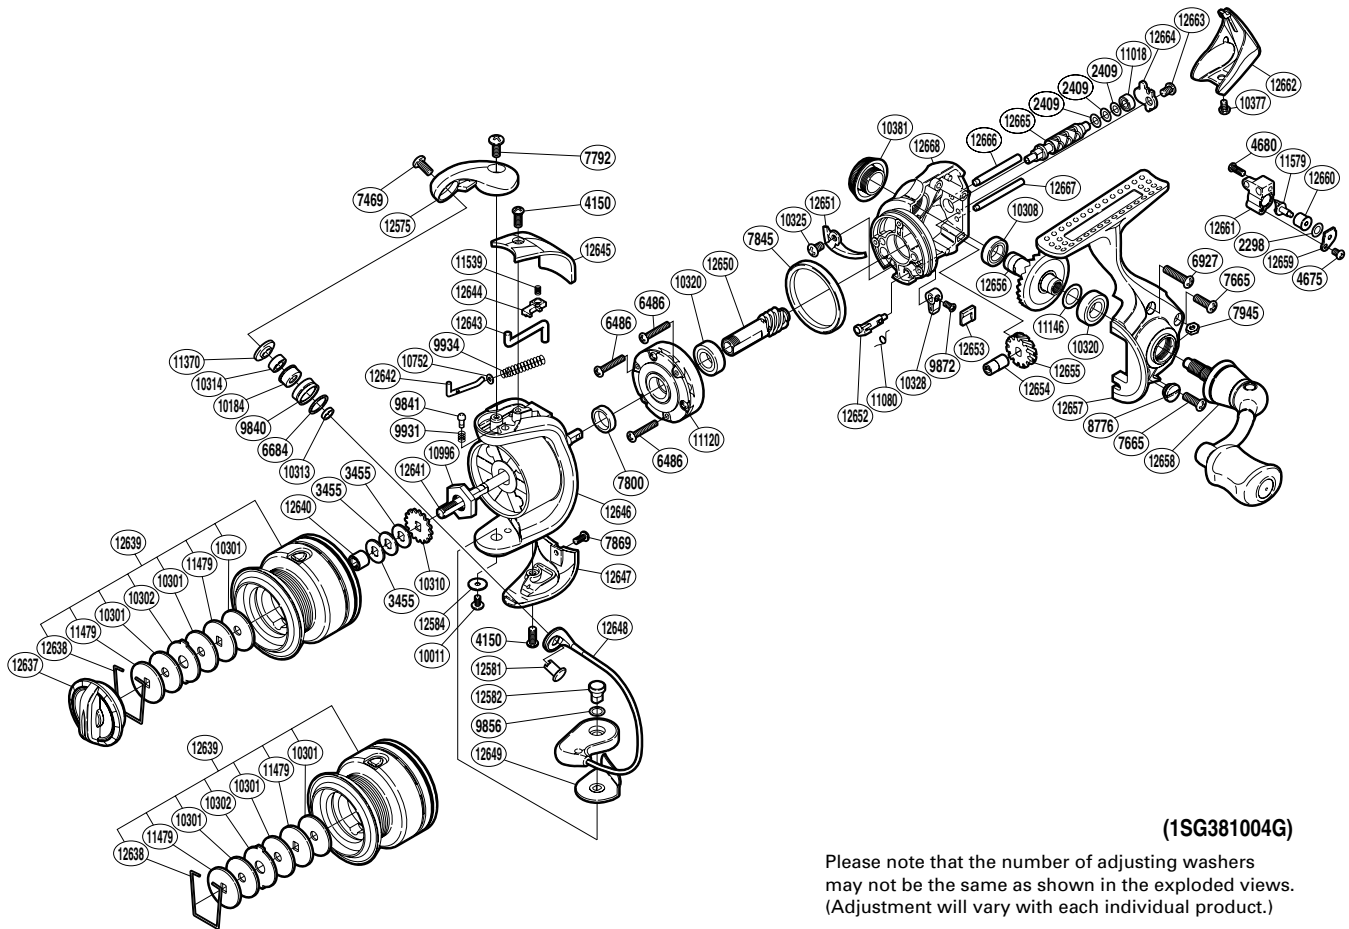

SHIMANO

TWIN POWER SA-RB

TP-1000FC

Part No.	Description	Part No.	Description	Part No.	Description
RD 2298	Spacer	RD10310	Spool Support	RD12643	Bail Trip Lever
RD 2409	Spacer	RD10313	Bearing Spacer	RD12644	Bail Trip Cover
RD 3455	Spool Washer	RD10314	Ball Bearing	RD12645	Bail Spring Cover
RD 4150	Screw	RD10320	Ball Bearing	RD12646	Rotor
RD 4675	Screw	RD10325	Screw	RD12647	Bail Hold Support Guard
RD 4680	Screw	RD10328	Anti-Reverse Lever	RD12648	Bail Assembly
RD 6486	Screw	RD10377	Screw	RD12649	Bail Hold Support Spacer
RD 6684	Line Roller Spacer	RD10381	Handle Screw Cap	RD12650	Pinion Gear
RD 6927	Screw	RD10752	Bail Spring Guide A Support	RD12651	Bail Trip Strike
RD 7469	Screw	RD10996	Rotor Nut	RD12652	Anti-Reverse Cam
RD 7665	Screw	RD11018	Ball Bearing	RD12653	Anti-Reverse Lever Cover
RD 7792	Screw	RD11080	Anti-Reverse Cam Spring	RD12654	Worm Bushing (front)
RD 7800	Rotor Ring	RD11120	Roller Clutch Assembly	RD12655	Idle Gear
RD 7845	Friction Ring	RD11146	Washer	RD12656	Drive Gear
RD 7869	Screw	RD11370	Line Roller Washer	RD12657	Side Cover
RD 7945	Nut	RD11479	Key Washer	RD12658	Handle Assembly
RD 8776	Oil Cap	RD11539	Bail Trip Lever Spring	RD12659	Oscillating Pawl Cover
RD 9840	Line Roller	RD11579	Oscillating Pawl	RD12660	Oscillating Slider Bushing
RD 9841	Click Pin	RD12575	Bail Arm	RD12661	Oscillating Slider
RD 9856	Washer	RD12581	Line Roller Support	RD12662	Rear Protector
RD 9872	Screw	RD12582	Bail Hold Support Shaft	RD12663	Screw
RD 9931	Click Spring	RD12584	Washer	RD12664	Worm Shaft Retainer
RD 9934	Bail Spring	RD12637	Drag Knob	RD12665	Worm Shaft
RD10011	Screw	RD12638	Drag Washers Retainer	RD12666	Oscillating Guide A
RD10184	Line Roller Bushing	RD12639	Spool Assembly	RD12667	Oscillating Guide B
RD10301	Drag Washer	RD12640	Spool Support Collar	RD12668	Body
RD10302	Eared Washer	RD12641	Main Shaft		
RD10308	Ball Bearing	RD12642	Bail Spring Guide A		