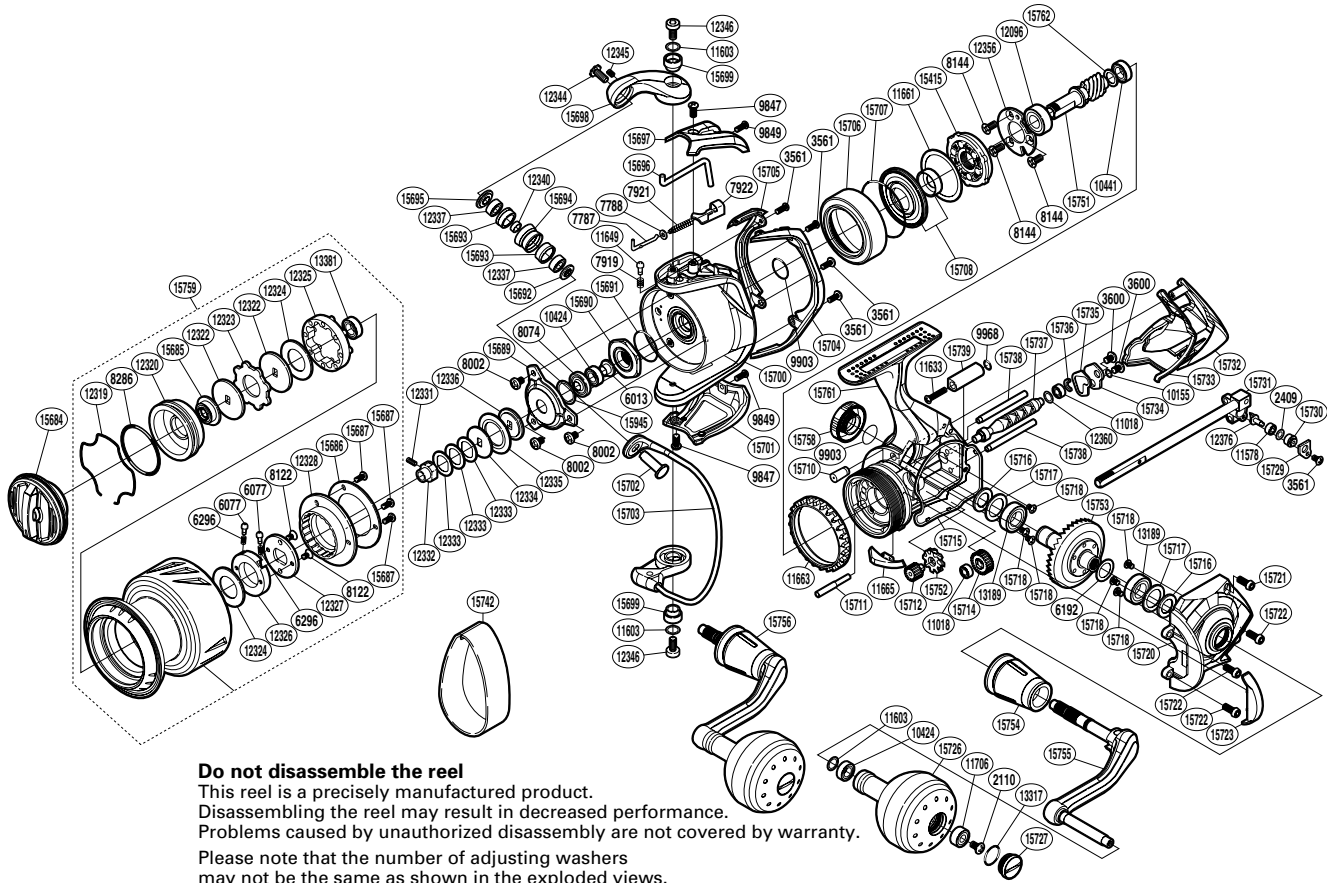

SHIMANO

STELLA SA-RB

STLSW-6000PG

Do not disassemble the reel

This reel is a precisely manufactured product. Disassembling the reel may result in decreased performance. Problems caused by unauthorized disassembly are not covered by warranty.