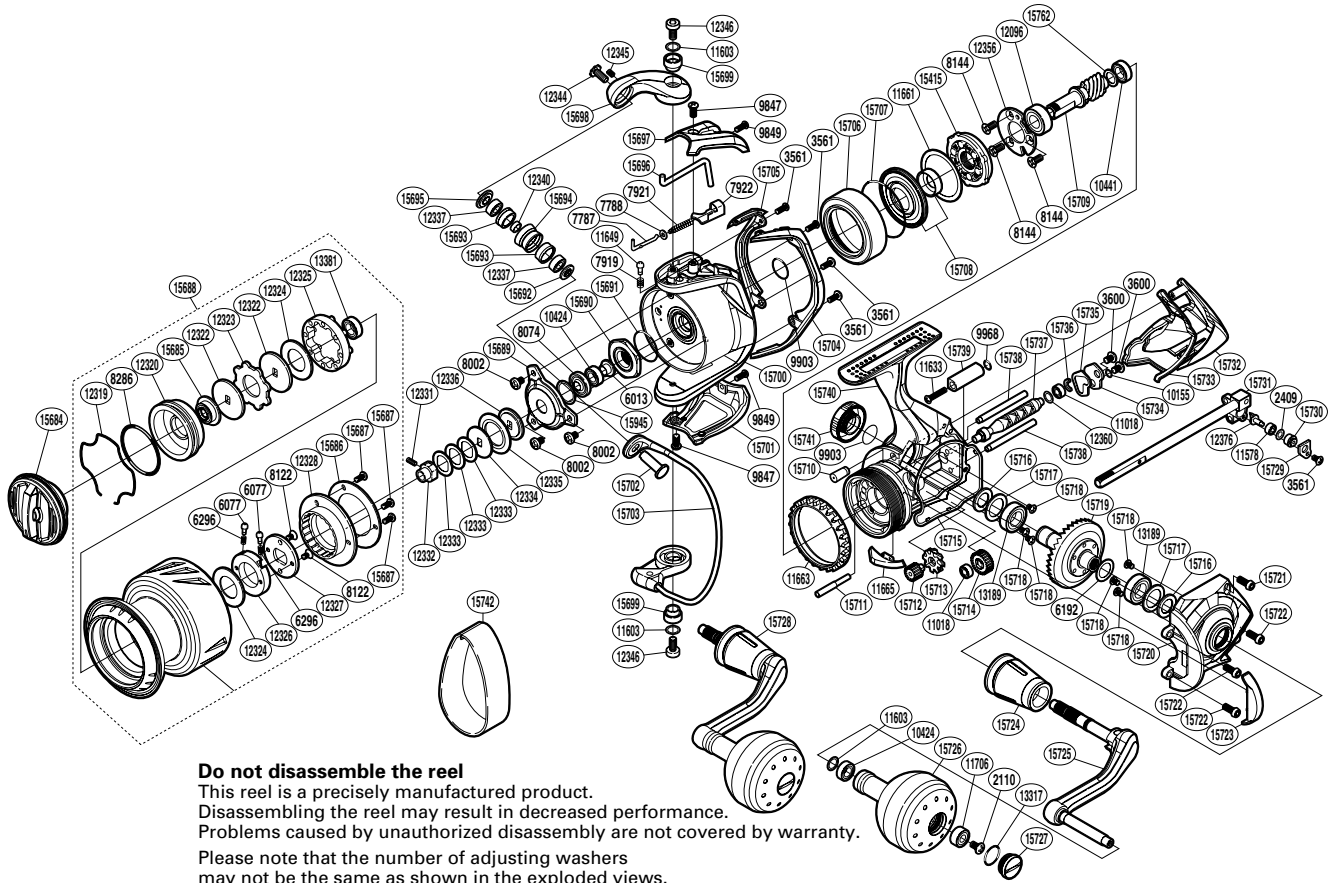

SHIMANO

STELLA SA-RB

STLSW-5000HG

Do not disassemble the reel

This reel is a precisely manufactured product. Disassembling the reel may result in decreased performance. Problems caused by unauthorized disassembly are not covered by warranty.