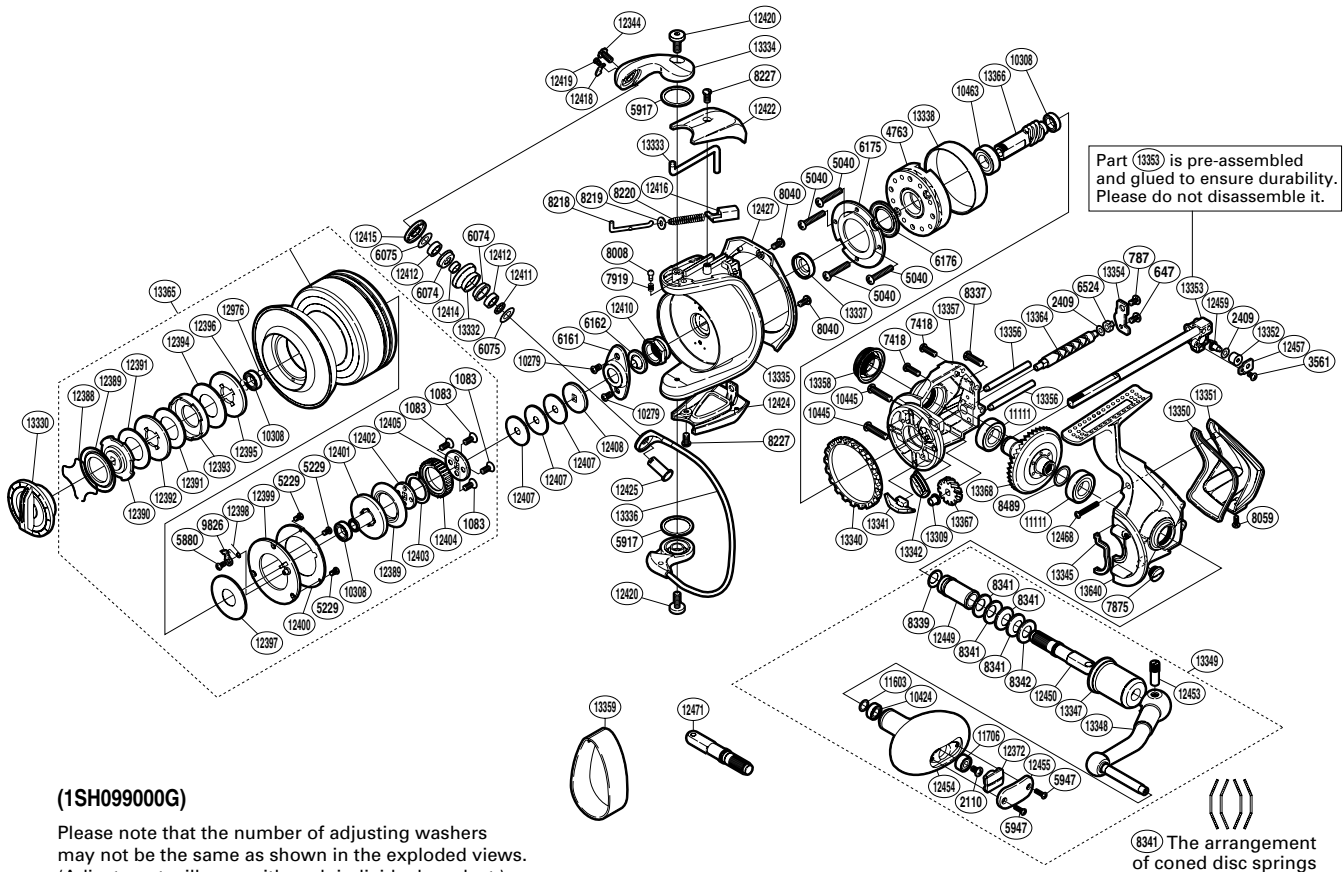

SHIMANO

TWIN POWER SA-RB

TP-10000SWA

Part No.	Description	Part No.	Description	Part No.	Description
RD 0647	Screw	RD11111	Ball Bearing	RD12453	Handle Shaft Screw
RD 0787	Screw	RD11603	Washer	RD12454	Handle Knob
RD 1083	Screw	RD11706	Ball Bearing	RD12455	Handle Knob I.D. Plate
RD 2110	Screw	RD12344	Screw	RD12457	Oscillating Pawl Cover
RD 2409	Spacer	RD12372	Handle Knob Seal	RD12459	Oscillating Pawl
RD 3561	Screw	RD12388	Drag Washers Retainer	RD12468	Screw
RD 4763	Roller Clutch Assembly	RD12389	Seal Plate	RD12976	Bearing Retainer
RD 5040	Screw	RD12390	Key Washer	RD13309	Worm Bushing (front)
RD 5229	Screw	RD12391	Drag Washer	RD13330	Drag Knob
RD 5880	Screw	RD12392	Eared Washer	RD13332	Line Roller
RD 5917	Washer	RD12393	Key Washer	RD13333	Bail Trip Lever
RD 5947	Screw	RD12394	Drag Washer	RD13334	Bail Arm
RD 6074	Line Roller Bushing	RD12395	Eared Washer	RD13335	Rotor
RD 6075	Roller Bearing Seal	RD12396	O Ring	RD13336	Bail Assembly
RD 6161	Rotor Nut Lock Plate	RD12397	Drag Washer	RD13337	Rotor Ring
RD 6162	Bearing Water Proof	RD12398	Drag Click Spring	RD13338	Roller Clutch Ring
RD 6175	Water Proof Cover	RD12399	Spool Pin Cover	RD13340	Friction Ring
RD 6176	Roller Clutch Water Proof	RD12400	Spool Pin Cover Plate	RD13341	Bail Trip Strike
RD 6524	Worm Bushing (rear)	RD12401	Bearing Bushing	RD13342	Roller Clutch Case Water Proof
RD 7418	Screw	RD12402	Spool Support A	RD13345	Flange Water Proof
RD 7875	Oil Cap	RD12403	Ratchet Spring	RD13347	Handle Shaft Cover B
RD 7919	Click Spring	RD12404	Drag Click Ratchet	RD13348	Handle Shank Assembly
RD 8008	Click Pin	RD12405	Spool Support B	RD13349	Handle Assembly
RD 8040	Screw	RD12407	Spool Washer	RD13350	Rear Shield
RD 8059	Screw	RD12408	Spool Support C	RD13351	Rear Protector
RD 8218	Bail Spring Guide A	RD12410	Rotor Nut	RD13352	Oscillating Slider Bushing
RD 8219	Spring Guide A Support	RD12411	Line Roller Support Collar	RD13353	Main Shaft Assembly
RD 8220	Bail Spring	RD12412	Ball Bearing	RD13354	Worm Shaft Retainer
RD 8227	Screw	RD12414	Bearing Spacer	RD13356	Oscillating Guide
RD 8337	Screw	RD12415	Line Roller Plate	RD13357	Body
RD 8339	Handle Shaft Seal	RD12416	Bail Spring Seat	RD13358	Handle Screw Cap
RD 8341	Coned Disc Spring	RD12418	Screw Retainer	RD13364	Worm Shaft
RD 8342	Small Handle Shank Washer	RD12419	Screw Support	RD13365	Spool Assembly
RD 8489	Washer	RD12420	Screw	RD13366	Pinion Gear
RD 9826	Drag Click	RD12422	Bail Spring Cover	RD13367	Idle Gear
RD10279	Screw	RD12424	Bail Hold Support Guard	RD13368	Drive Gear
RD10308	Ball Bearing	RD12425	Line Roller Support	RD13640	Side Cover
RD10424	Ball Bearing	RD12427	Rotor Guard		
RD10445	Screw	RD12449	Handle Shaft Cover A	RD12471	Handle Shaft (right) (accessory)
RD10463	Ball Bearing	RD12450	Handle Shaft (left)	RD13359	Line Band (accessory)