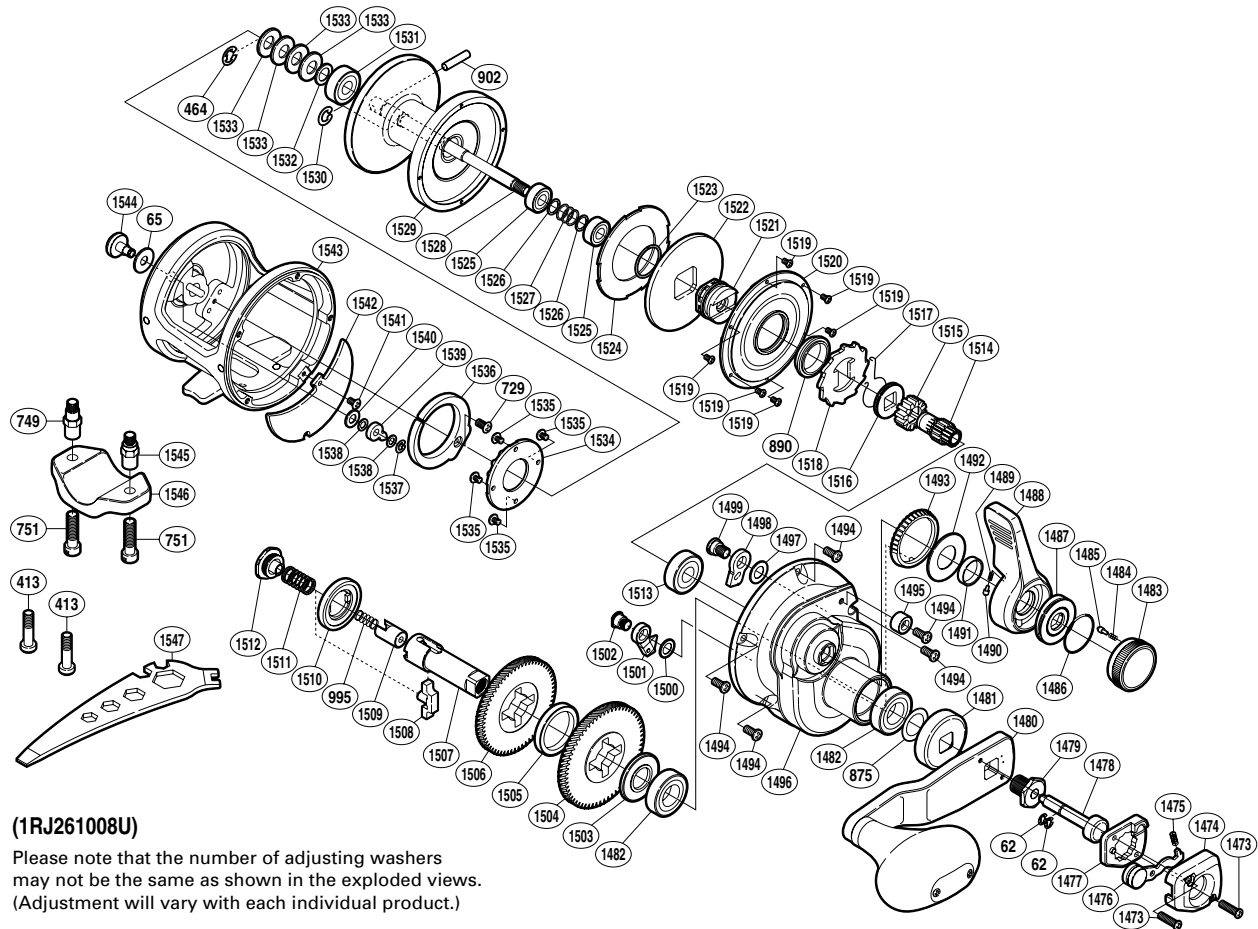

SHIMANO

TALICA S A-RB

TAC-8II

(1RJ261008U)

Please note that the number of adjusting washers may not be the same as shown in the exploded views. (Adjustment will vary with each individual product.)

Part No.	Description	Part No.	Description	Part No.	Description
TGT0062	E Lock	TGT1495	Bolt Shield	TGT1525	Ball Bearing
TGT0065	Spacer	TGT1496	Right Side Plate	TGT1526	Washer
TGT0464	E Lock	TGT1497	Washer	TGT1527	Pressure Release Spring
TGT0729	Screw	TGT1498	Anti-Reverse Pawl	TGT1528	Spool Shaft
TGT0875	Washer	TGT1499	Anti-Reverse Pawl Pin	TGT1529	Spool
TGT0890	Waterproof Ring	TGT1500	Washer	TGT1530	C Lock
TGT0902	Cross Pin	TGT1501	Anti-Reverse Pawl	TGT1531	Ball Bearing
TGT0995	Drive Shaft Spring B	TGT1502	Anti-Reverse Pawl Pin	TGT1532	Washer
TGT1473	Screw	TGT1503	Drive Gear Washer	TGT1533	Coned Disc Spring
TGT1474	Push Button Shield	TGT1504	Drive Gear A	TGT1534	Click Gear
TGT1475	Slide Plate Spring	TGT1505	Drive Gear Washer	TGT1535	Screw
TGT1476	Slide Plate	TGT1506	Drive Gear B	TGT1536	Click Spring
TGT1477	Handle Bolt Plate	TGT1507	Drive Shaft	TGT1537	C Lock
TGT1478	Push LOW Button Shaft	TGT1508	Gear Select Cross Bar	TGT1538	Washer
TGT1479	Handle Bolt	TGT1509	Cross Bar Stop	TGT1539	Click Pawl
TGT1480	Handle	TGT1510	Drive Gear Washer	TGT1540	Spacer
TGT1481	Drive Shaft Shield	TGT1511	Drive Shaft Spring	TGT1541	Screw
TGT1482	Ball Bearing	TGT1512	Drive Shaft Screw	TGT1542	Set Plate
TGT1483	Pre-Program Dial	TGT1513	Ball Bearing	TGT1543	One-Piece Frame
TGT1484	Click Spring	TGT1514	Pinion Gear A	TGT1544	Click Button
TGT1485	Click Pin	TGT1515	Pinion Gear B		
TGT1486	O Ring	TGT1516	Anti-Reverse Pawl Spring Holder		
TGT1487	Lever Shaft Body	TGT1517	Anti-Reverse Pawl Spring		
TGT1488	Drag Control Lever	TGT1518	Anti-Reverse Ratchet	TGT0413	Rod Clamp Bolt (accessory)
TGT1489	Lever Click Shoe	TGT1519	Screw	TGT0749	Rod Clamp Nut (accessory)
TGT1490	Lever Click	TGT1520	Cooling Shield	TGT0751	Rod Clamp Bolt (accessory)
TGT1491	Lever Thrust Ring	TGT1521	Pinion Guard	TGT1545	Rod Clamp Nut (accessory)
TGT1492	Washer	TGT1522	Drag Plate	TGT1546	Rod Clamp (accessory)
TGT1493	Lever Click Gear	TGT1523	Seal Lock		
TGT1494	Screw	TGT1524	Drag Washer	TGT1547	Wrench (accessory)