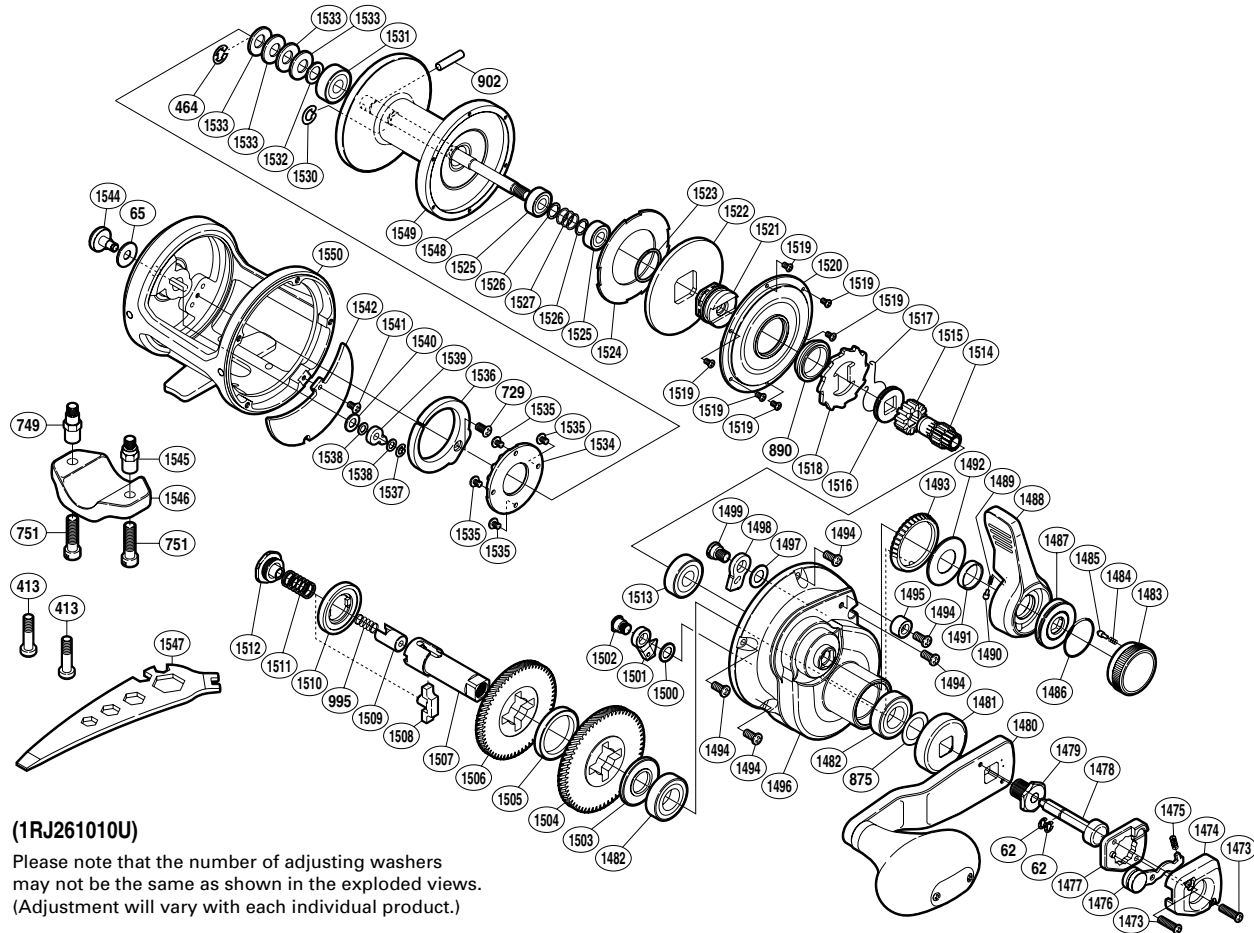

SHIMANO

TALICA SA-RB

TAC-10II

(1RJ261010U)

Please note that the number of adjusting washers may not be the same as shown in the exploded views. (Adjustment will vary with each individual product.)

Part No.	Description	Part No.	Description	Part No.	Description
TGT0062	E Lock	TGT1495	Bolt Shield	TGT1525	Ball Bearing
TGT0065	Spacer	TGT1496	Right Side Plate	TGT1526	Washer
TGT0464	E Lock	TGT1497	Washer	TGT1527	Pressure Release Spring
TGT0729	Screw	TGT1498	Anti-Reverse Pawl	TGT1530	C Lock
TGT0875	Washer	TGT1499	Anti-Reverse Pawl Pin	TGT1531	Ball Bearing
TGT0890	Waterproof Ring	TGT1500	Washer	TGT1532	Washer
TGT0902	Cross Pin	TGT1501	Anti-Reverse Pawl	TGT1533	Coned Disc Spring
TGT0995	Drive Shaft Spring B	TGT1502	Anti-Reverse Pawl Pin	TGT1534	Click Gear
TGT1473	Screw	TGT1503	Drive Gear Washer	TGT1535	Screw
TGT1474	Push Button Shield	TGT1504	Drive Gear A	TGT1536	Click Spring
TGT1475	Slide Plate Spring	TGT1505	Drive Gear Washer	TGT1537	C Lock
TGT1476	Slide Plate	TGT1506	Drive Gear B	TGT1538	Washer
TGT1477	Handle Bolt Plate	TGT1507	Drive Shaft	TGT1539	Click Pawl
TGT1478	Push LOW Button Shaft	TGT1508	Gear Select Cross Bar	TGT1540	Spacer
TGT1479	Handle Bolt	TGT1509	Cross Bar Stop	TGT1541	Screw
TGT1480	Handle	TGT1510	Drive Gear Washer	TGT1542	Set Plate
TGT1481	Drive Shaft Shield	TGT1511	Drive Shaft Spring	TGT1544	Click Button
TGT1482	Ball Bearing	TGT1512	Drive Shaft Screw	TGT1548	Spool Shaft
TGT1483	Pre-Program Dial	TGT1513	Ball Bearing	TGT1549	Spool
TGT1484	Click Spring	TGT1514	Pinion Gear A	TGT1550	One-Piece Frame
TGT1485	Click Pin	TGT1515	Pinion Gear B		
TGT1486	O Ring	TGT1516	Anti-Reverse Pawl Spring Holder		
TGT1487	Lever Shaft Body	TGT1517	Anti-Reverse Pawl Spring		
TGT1488	Drag Control Lever	TGT1518	Anti-Reverse Ratchet	TGT0413	Rod Clamp Bolt (accessory)
TGT1489	Lever Click Shoe	TGT1519	Screw	TGT0749	Rod Clamp Nut (accessory)
TGT1490	Lever Click	TGT1520	Cooling Shield	TGT0751	Rod Clamp Bolt (accessory)
TGT1491	Lever Thrust Ring	TGT1521	Pinion Guard	TGT1545	Rod Clamp Nut (accessory)
TGT1492	Washer	TGT1522	Drag Plate	TGT1546	Rod Clamp (accessory)
TGT1493	Lever Click Gear	TGT1523	Seal Lock		
TGT1494	Screw	TGT1524	Drag Washer	TGT1547	Wrench (accessory)