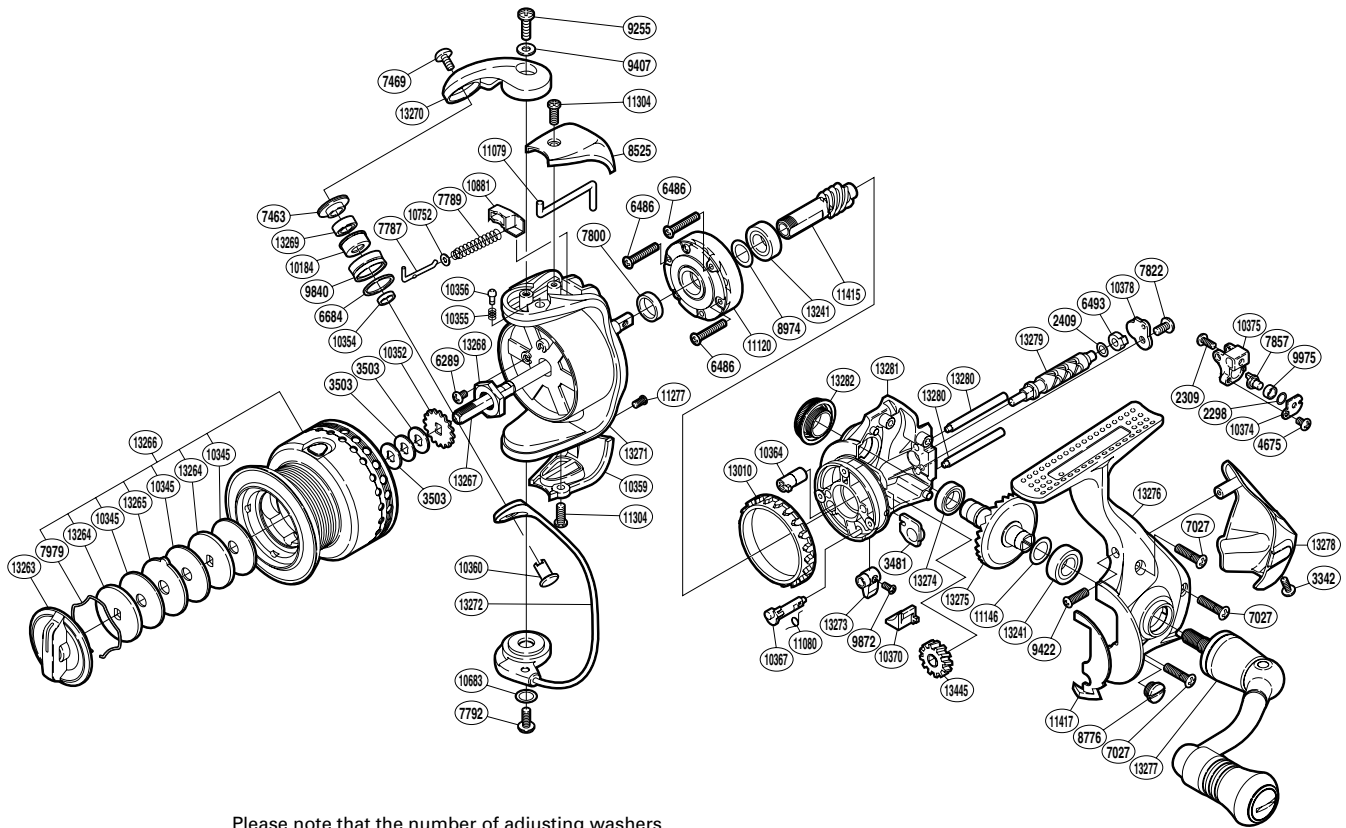

SHIMANO

STRADIC C14 SA-RB

STCI4-2500F

Please note that the number of adjusting washers may not be the same as shown in the exploded views. (Adjustment will vary with each individual product.)

(1SE792500U)

Part No.	Description	Part No.	Description	Part No.	Description
RD 2298	Spacer	RD 9442	Screw	RD11304	Screw
RD 2309	Screw	RD 9840	Line Roller	RD11415	Pinion Gear
RD 2409	Spacer	RD 9872	Screw	RD11417	Bail Trip Strike
RD 3342	Screw	RD 9975	Oscillating Slider Bushing	RD13010	Friction Ring
RD 3481	Bushing	RD10184	Line Roller Bushing	RD13241	Ball Bearing
RD 3503	Spool Washer	RD10345	Drag Washer	RD13263	Drag Knob
RD 4675	Screw	RD10352	Spool Support	RD13264	Key Washer
RD 6289	Screw	RD10354	Bearing Spacer	RD13265	Eared Washer
RD 6486	Screw	RD10355	Click Spring	RD13266	Spool Assembly
RD 6493	Worm Bushing (rear)	RD10356	Click Pin	RD13267	Main Shaft
RD 6684	Line Roller Spacer	RD10359	Bail Hold Support Guard	RD13268	Rotor Nut
RD 7027	Screw	RD10360	Line Roller Support	RD13269	Ball Bearing
RD 7463	Line Roller Washer	RD10364	Worm Bushing (front)	RD13270	Bail Arm
RD 7469	Screw	RD10367	Anti-Reverse Cam	RD13271	Rotor
RD 7787	Bail Spring Guide A	RD10370	Anti-Reverse Lever Cover	RD13272	Bail Assembly
RD 7789	Bail Spring	RD10374	Oscillating Pawl Cover	RD13273	Anti-Reverse Lever
RD 7792	Screw	RD10375	Oscillating Slider	RD13274	Ball Bearing
RD 7800	Rotor Ring	RD10378	Worm Shaft Retainer	RD13275	Drive Gear
RD 7822	Screw	RD10683	Washer	RD13276	Side Cover
RD 7857	Oscillating Pawl	RD10752	Spring Guide A Support	RD13277	Handle Assembly
RD 7979	Drag Washers Retainer	RD10881	Bail Spring Seat	RD13278	Rear Protector
RD 8525	Bail Spring Cover	RD11079	Bail Trip Lever	RD13279	Worm Shaft
RD 8776	Oil Cap	RD11080	Anti-Reverse Cam Spring	RD13280	Oscillating Guide
RD 8974	Washer	RD11120	Roller Clutch Assembly	RD13281	Body
RD 9255	Screw	RD11146	Washer	RD13282	Handle Screw Cap
RD 9407	Washer	RD11277	Screw	RD13445	Idle Gear