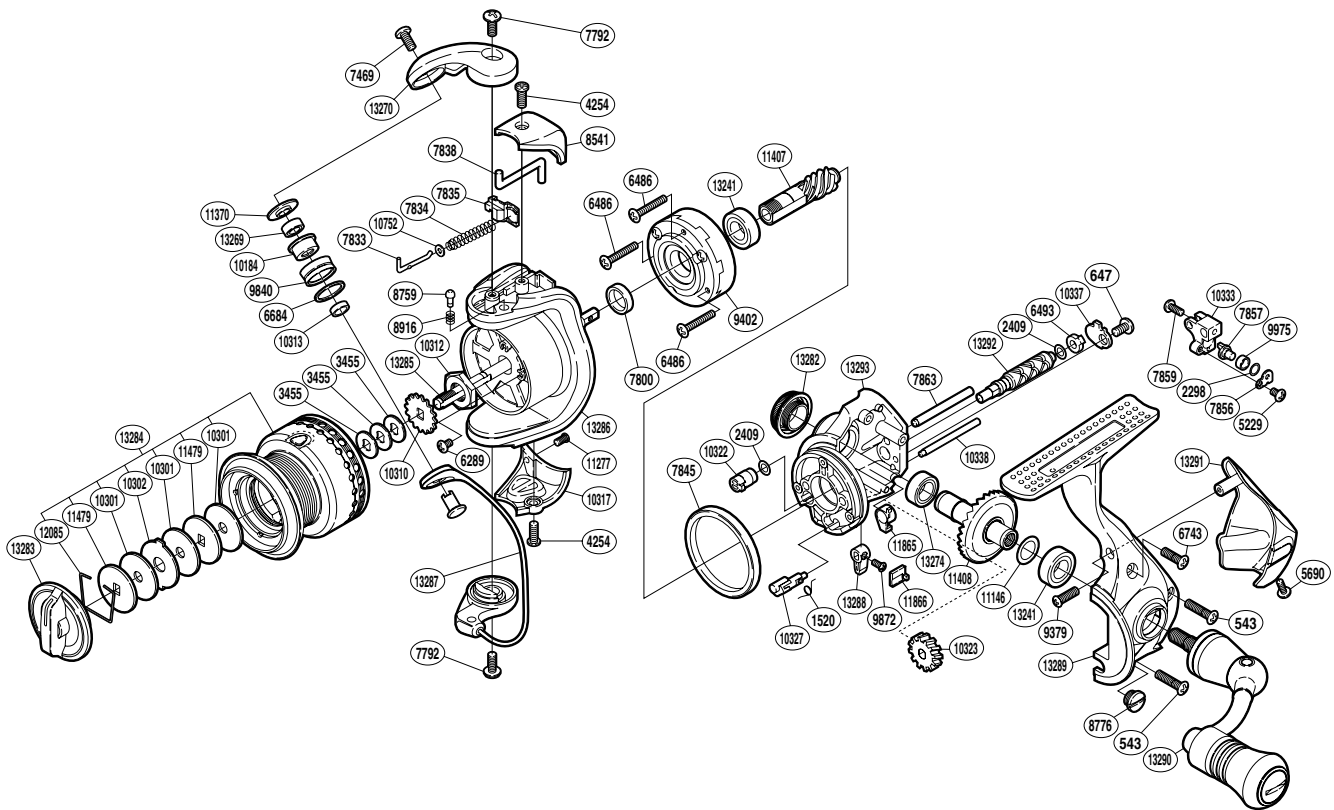

SHIMANO

STRADIC C14 SA-RB

STCI4-1000F

Please note that the number of adjusting washers may not be the same as shown in the exploded views. (Adjustment will vary with each individual product.)

(1SE791000U)

Part No.	Description	Part No.	Description	Part No.	Description
RD 0543	Screw	RD 7863	Oscillating Guide A	RD11146	Washer
RD 0647	Screw	RD 8541	Bail Spring Cover	RD11277	Screw
RD 1520	Anti-Reverse Cam Spring	RD 8759	Click Pin	RD11370	Line Roller Washer
RD 2298	Spacer	RD 8776	Oil Cap	RD11407	Pinion Gear
RD 2409	Spacer	RD 8916	Click Spring	RD11408	Drive Gear
RD 3455	Spool Washer	RD 9379	Screw	RD11479	Key Washer
RD 4254	Screw	RD 9402	Roller Clutch Assembly	RD11865	Pinion Gear Bushing
RD 5229	Screw	RD 9840	Line Roller	RD11866	Anti-Reverse Lever Cover
RD 5690	Screw	RD 9872	Screw	RD12085	Drag Washers Retainer
RD 6289	Screw	RD 9975	Oscillating Slider Bushing	RD13241	Ball Bearing
RD 6486	Screw	RD10184	Line Roller Bushing	RD13269	Ball Bearing
RD 6493	Worm Bushing (rear)	RD10301	Drag Washer	RD13270	Bail Arm
RD 6684	Line Roller Spacer	RD10302	Eared Washer	RD13274	Ball Bearing
RD 6743	Screw	RD10310	Spool Support	RD13282	Handle Screw Cap
RD 7469	Screw	RD10312	Rotor Nut	RD13283	Drag Knob
RD 7792	Screw	RD10313	Bearing Spacer	RD13284	Spool Assembly
RD 7800	Rotor Ring	RD10317	Bail Hold Support Guard	RD13285	Main Shaft
RD 7833	Bail Spring Guide A	RD10318	Line Roller Support	RD13286	Rotor
RD 7834	Bail Spring	RD10322	Worm Bushing (front)	RD13287	Bail Assembly
RD 7835	Bail Spring Seat	RD10323	Idle Gear	RD13288	Anti-Reverse Lever
RD 7838	Bail Trip Lever	RD10327	Anti-Reverse Cam	RD13289	Side Cover
RD 7845	Friction Ring	RD10333	Oscillating Slider	RD13290	Handle Assembly
RD 7856	Oscillating Pawl Cover	RD10337	Worm Shaft Retainer	RD13291	Rear Protector
RD 7857	Oscillating Pawl	RD10338	Oscillating Guide B	RD13292	Worm Shaft
RD 7859	Screw	RD10752	Spring Guide A Support	RD13293	Body