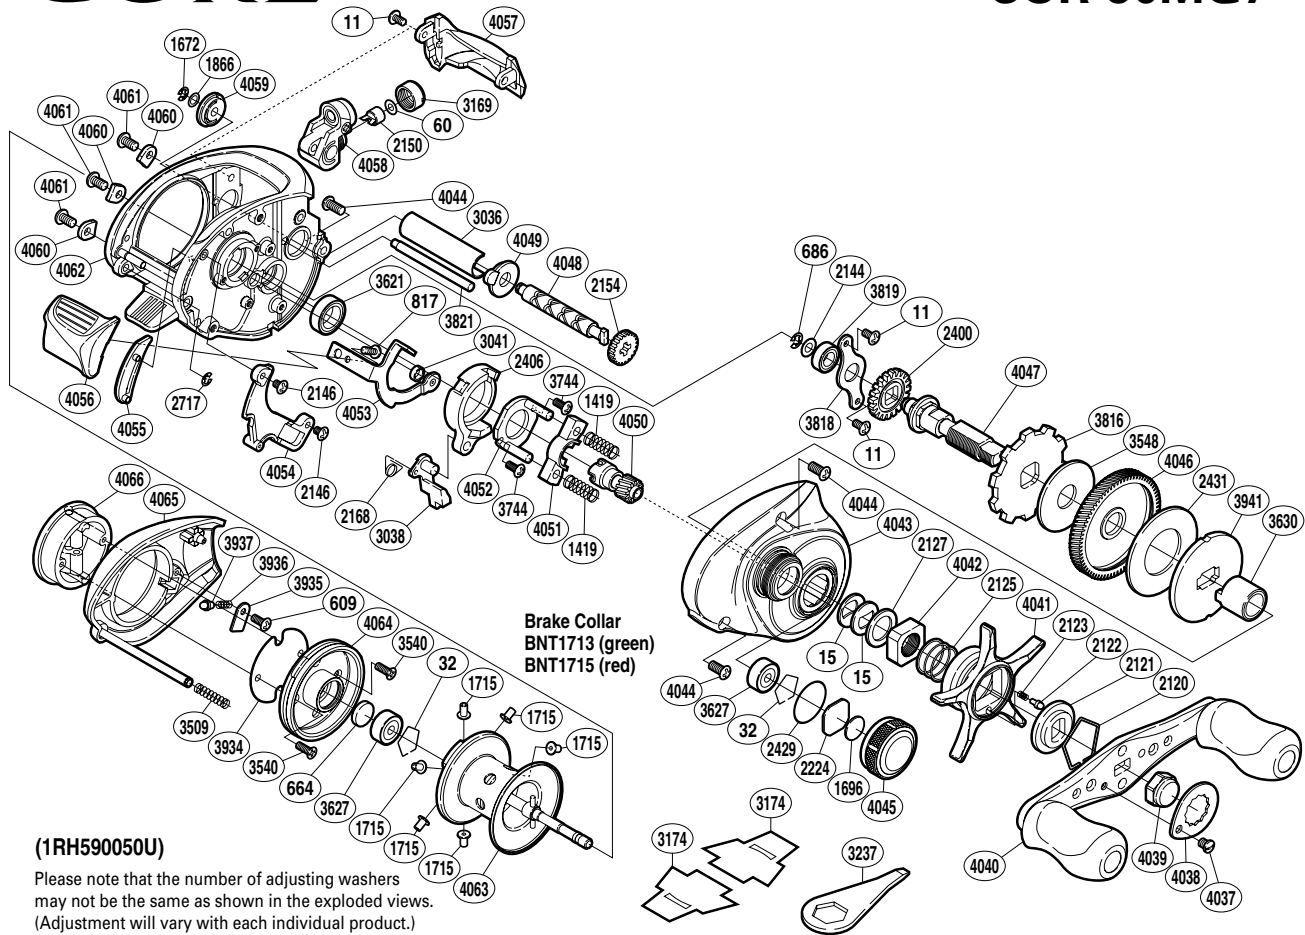

SHIMANO

CORE S A-RB

COR-50MG7

(1RH590050U)

Please note that the number of adjusting washers may not be the same as shown in the exploded views. (Adjustment will vary with each individual product.)

Part No.	Description	Part No.	Description	Part No.	Description
BNT0011	Screw	BNT2431	Drag Washer	BNT4043	Right Side Plate
BNT0015	Drag Spring Washer	BNT2717	E Lock	BNT4044	Screw
BNT0032	Bearing Retainer	BNT3036	Level Wind Guard	BNT4045	Cast Control Cap
BNT0060	Spacer	BNT3038	Clutch Pawl	BNT4046	Drive Gear
BNT0609	Screw	BNT3041	Clutch Plate Shaft Support	BNT4047	Drive Shaft
BNT0664	Spacer B	BNT3169	Pawl Cap	BNT4048	Worm Shaft
BNT0686	E Lock	BNT3509	Side Plate Spring	BNT4049	Worm Bushing A
BNT0817	Screw	BNT3540	Screw	BNT4050	Pinion Gear
BNT1419	Yoke Spring	BNT3548	Drag Washer	BNT4051	Yoke
BNT1672	E Lock	BNT3621	Ball Bearing	BNT4052	Clutch Cam Retainer
BNT1696	Cast Control Spacer	BNT3627	Ball Bearing	BNT4053	Clutch Plate
BNT1715	Brake Collar (red)	BNT3630	Roller Clutch Inner Tube	BNT4054	Clutch Guard
BNT1866	Spacer	BNT3744	Screw	BNT4055	Clutch Bar Guide B
BNT2120	Click Plate Retainer	BNT3816	Anti-Reverse Ratchet	BNT4056	Quick-Fire II Clutch Bar
BNT2121	Star Drag Click	BNT3818	Drive Shaft Retainer	BNT4057	Level Wind Protector
BNT2122	Click Pin	BNT3819	Ball Bearing	BNT4058	Line Guide
BNT2123	Click Spring	BNT3821	Level Wind Guide	BNT4059	Worm Bushing B
BNT2125	Star Drag Spring	BNT3934	Brake Case Spacer	BNT4060	Side Frame Plate
BNT2127	Star Drag Spacer	BNT3935	Brake Spring Retainer	BNT4061	Screw
BNT2144	Washer	BNT3936	Click Spring	BNT4062	One-Piece Frame
BNT2146	Screw	BNT3937	Click Pin	BNT4063	Spool Assembly
BNT2150	Line Guide Pawl	BNT3941	Key Washer	BNT4064	Brake Case
BNT2154	Idle Gear	BNT4037	Screw	BNT4065	Left Side Plate
BNT2168	Clutch Pawl Spring	BNT4038	Handle Retainer	BNT4066	Turnkey Dial
BNT2224	Spool Tension Spacer	BNT4039	Handle Nut		
BNT2400	Idle Gear	BNT4040	Handle Assembly	BNT1713	Brake Collar (green) (accessory)
BNT2406	Clutch Cam	BNT4041	Star Drag	BNT3174	Reel Seat Spacer (accessory)
BNT2429	O Ring	BNT4042	Star Drag Nut	BNT3237	Wrench (accessory)