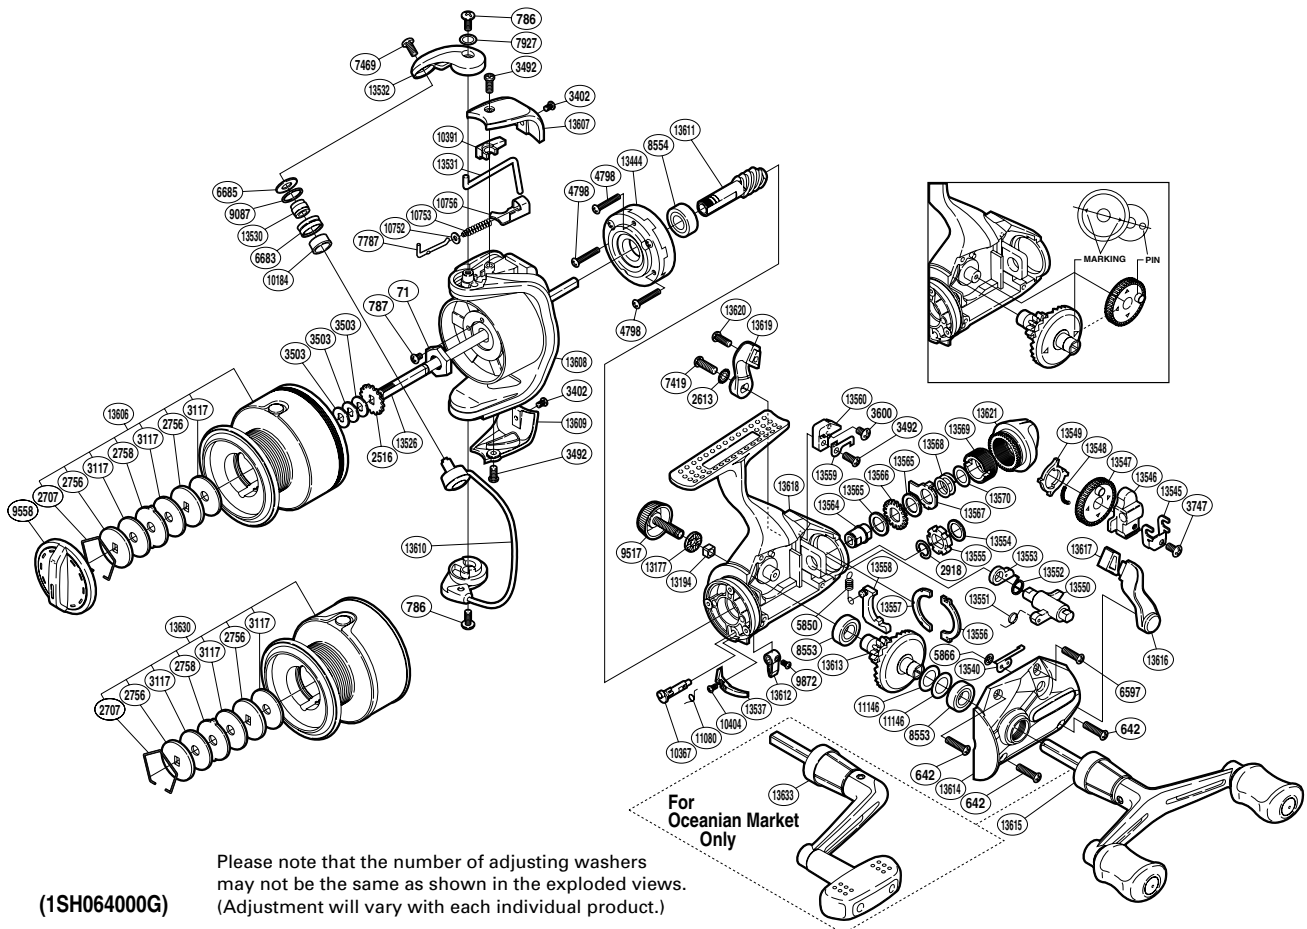

SHIMANO

BAITRUNNER DL

BTRDL-4000FA

Part No.	Description	Part No.	Description	Part No.	Description
RD 0071	Rotor Nut	RD 9872	Screw	RD13557	Dial Retainer B
RD 0642	Screw	RD10184	Line Roller Bushing	RD13558	BaitRunner Pawl
RD 0786	Screw	RD10367	Anti-Reverse Cam	RD13559	Dial Click
RD 0787	Screw	RD10391	Bail Trip Cover	RD13560	Dial Click Holder
RD 2516	Spool Support	RD10404	Screw	RD13564	Free Spool Tension Shaft
RD 2613	Lock Washer	RD10752	Spring Guide A Support	RD13565	Free Spool Tension Washer
RD 2707	Drag Washers Retainer	RD10753	Bail Spring	RD13566	Click Gear
RD 2756	Key Washer	RD10756	Bail Spring Seat	RD13567	Eared Washer
RD 2758	Eared Washer	RD11080	Anti-Reverse Cam Spring	RD13568	Free Spool Tension Spring
RD 2918	C Lock	RD11146	Washer	RD13569	Free Spool Tension Screw
RD 3117	Drag Washer	RD13177	Handle Screw Cap Spacer	RD13570	Washer
RD 3402	Screw	RD13194	Handle Screw Lock	RD13606	Spool Assembly
RD 3492	Screw	RD13444	Roller Clutch Assembly	RD13607	Bail Spring Cover
RD 3503	Spool Washer	RD13526	Main Shaft	RD13608	Rotor
RD 3600	Screw	RD13530	Line Roller Collar	RD13609	Bail Hold Support Guard
RD 3747	Screw	RD13531	Bail Trip Lever	RD13610	Bail Assembly
RD 4798	Screw	RD13532	Bail Arm	RD13611	Pinion Gear
RD 5850	BaitRunner Pawl Spring	RD13537	Bail Trip Strike	RD13612	Anti-Reverse Lever
RD 5866	Push Nut	RD13540	BaitRunner Click	RD13613	Drive Gear
RD 6597	Screw	RD13545	Oscillating Slider Retainer	RD13614	Side Cover
RD 6683	Line Roller	RD13546	Oscillating Slider	RD13615	Double Paddle Handle Assembly
RD 6685	Line Roller Washer	RD13547	Oscillating Gear	RD13616	BaitRunner Lever Arm L
RD 7419	Screw	RD13548	Oscillating Gear Ratchet Spring	RD13617	BaitRunner Lever Bridge
RD 7469	Screw	RD13549	Oscillating Gear Ratchet	RD13618	Body
RD 7787	Bail Spring Guide A	RD13550	Clutch Arm	RD13619	BaitRunner Lever Arm R
RD 7927	Washer	RD13551	Clutch Cam Spring	RD13620	Screw
RD 8553	Ball Bearing	RD13552	Clutch Spring	RD13621	BaitRunner Tension Dial
RD 8554	Ball Bearing	RD13553	Clutch Cam		
RD 9087	Line Roller Spacer	RD13554	Spacer	RD13630	Spare Spool Assembly
RD 9517	Handle Screw Cap	RD13555	BaitRunner Ratchet		
RD 9558	Drag Knob	RD13556	Dial Retainer	RD13633	Handle Assembly