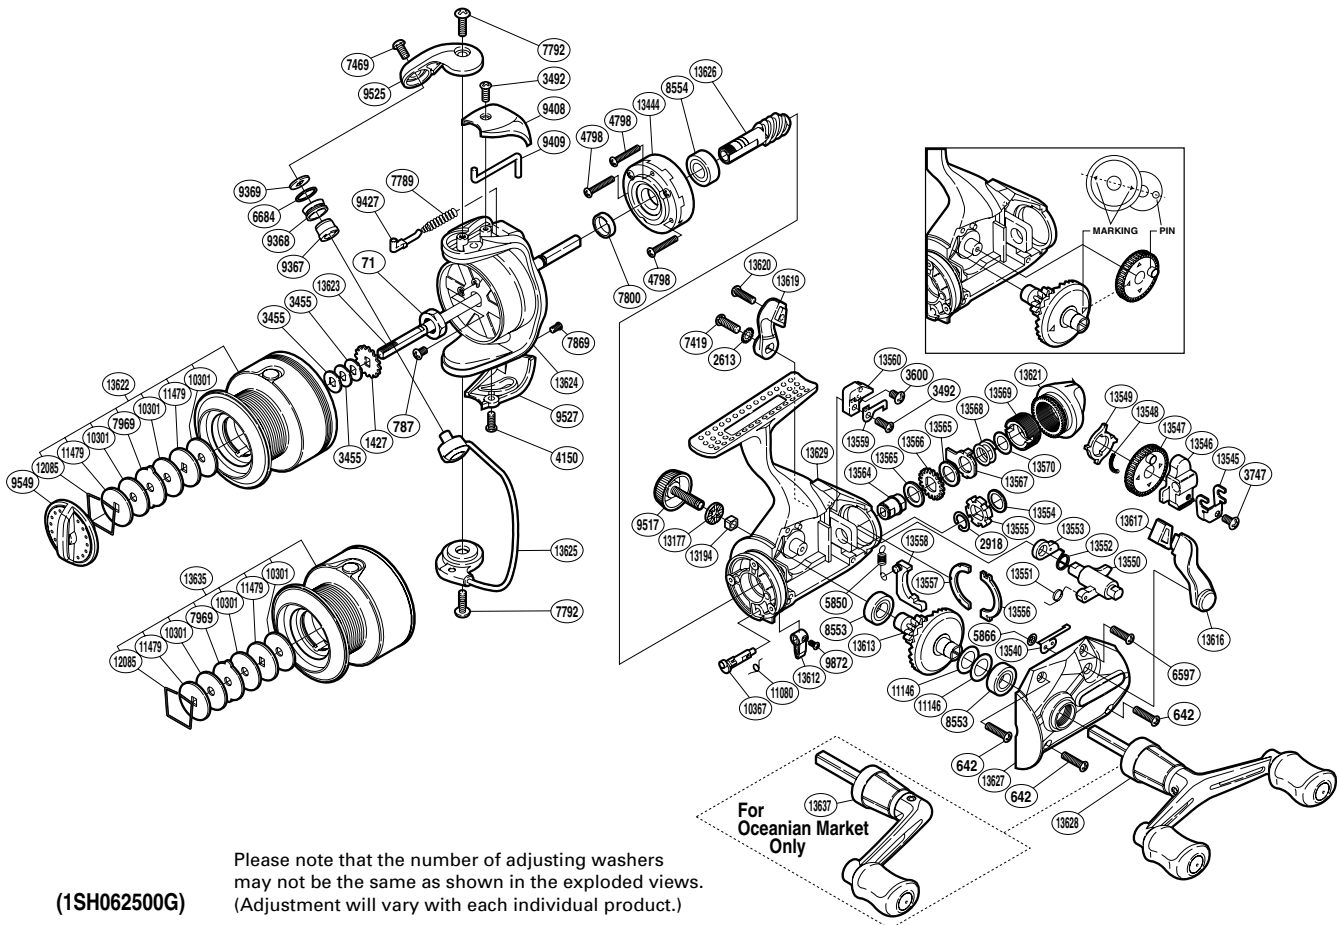

SHIMANO

BAITRUNNER DL

BTRDL-2500FA

Please note that the number of adjusting washers may not be the same as shown in the exploded views. (Adjustment will vary with each individual product.)

(1SH062500G)

Part No.	Description	Part No.	Description	Part No.	Description
RD 0071	Rotor Nut	RD 9427	Bail Spring Guide	RD13559	Dial Click
RD 0642	Screw	RD 9517	Handle Screw Cap	RD13560	Dial Click Holder
RD 0787	Screw	RD 9525	Bail Arm	RD13564	Free Spool Tension Shaft
RD 1427	Spool Support	RD 9527	Bail Hold Support Guard	RD13565	Free Spool Tension Washer
RD 2613	Lock Washer	RD 9549	Drag Knob	RD13566	Click Gear
RD 2918	C Lock	RD 9872	Screw	RD13567	Eared Washer
RD 3455	Spool Washer	RD10301	Drag Washer	RD13568	Free Spool Tension Spring
RD 3492	Screw	RD10367	Anti-Reverse Cam	RD13569	Free Spool Tension Screw
RD 3600	Screw	RD11080	Anti-Reverse Cam Spring	RD13570	Washer
RD 3747	Screw	RD11146	Washer	RD13612	Anti-Reverse Lever
RD 4150	Screw	RD11479	Key Washer	RD13613	Drive Gear
RD 4798	Screw	RD12085	Drag Washers Retainer	RD13616	BaitRunner Lever Arm L
RD 5850	BaitRunner Pawl Spring	RD13177	Handle Screw Cap Spacer	RD13617	BaitRunner Lever Bridge
RD 5866	Push Nut	RD13194	Handle Screw Lock	RD13619	BaitRunner Lever Arm R
RD 6597	Screw	RD13444	Roller Clutch Assembly	RD13620	Screw
RD 6684	Line Roller Spacer	RD13540	BaitRunner Click	RD13621	BaitRunner Tension Dial
RD 7419	Screw	RD13545	Oscillating Slider Retainer	RD13622	Spool Assembly
RD 7469	Screw	RD13546	Oscillating Slider	RD13623	Main Shaft
RD 7789	Bail Spring	RD13547	Oscillating Gear	RD13624	Rotor
RD 7792	Screw	RD13548	Oscillating Gear Ratchet Spring	RD13625	Bail Assembly
RD 7800	Rotor Ring	RD13549	Oscillating Gear Ratchet	RD13626	Pinion Gear
RD 7869	Screw	RD13550	Clutch Arm	RD13627	Side Cover
RD 7969	Eared Washer	RD13551	Clutch Cam Spring	RD13628	Double Paddle Handle Assembly
RD 8553	Ball Bearing	RD13552	Clutch Spring	RD13629	Body
RD 8554	Ball Bearing	RD13553	Clutch Cam		
RD 9367	Line Roller Bushing	RD13554	Spacer	RD13635	Spare Spool Assembly
RD 9368	Line Roller	RD13555	BaitRunner Ratchet		
RD 9369	Line Roller Washer	RD13556	Dial Retainer		
RD 9408	Bail Spring Cover	RD13557	Dial Retainer B		
RD 9409	Bail Trip Lever	RD13558	BaitRunner Pawl	RD13637	Handle Assembly