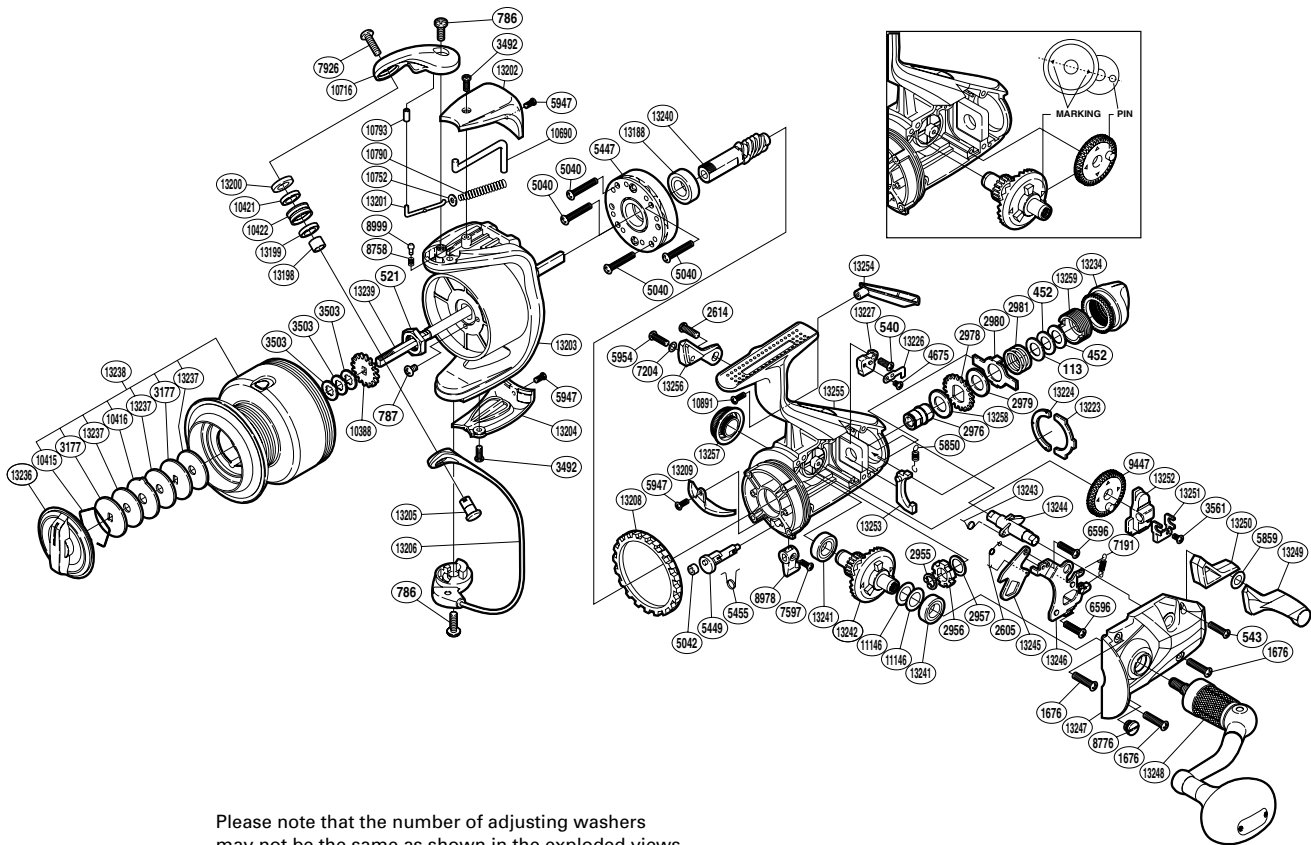

SHIMANO

BAITRUNNER

BTR-6000D

Please note that the number of adjusting washers may not be the same as shown in the exploded views. (Adjustment will vary with each individual product.)

(1SD996003U)

Part No.	Description	Part No.	Description	Part No.	Description
RD 0113	Washer	RD 6596	Screw	RD13208	Friction Ring
RD 0452	Washer	RD 7191	BaitRunner Click Spring	RD13209	Bail Trip Strike
RD 0521	Rotor Nut	RD 7204	Lock Washer	RD13223	Dial Retainer
RD 0540	Screw	RD 7597	Screw	RD13224	Dial Retainer B
RD 0543	Screw	RD 7926	Screw	RD13226	Dial Click
RD 0786	Screw	RD 8758	Click Spring	RD13227	BaitRunner Pawl Guide
RD 0787	Screw	RD 8776	Oil Cap	RD13234	BaitRunner Tension Dial
RD 1676	Screw	RD 8978	Anti-Reverse Lever	RD13236	Drag Knob
RD 2605	Clutch Pawl Spring	RD 8999	Click Pin	RD13237	Drag Washer
RD 2614	Screw	RD 9447	Oscillating Gear	RD13238	Spool Assembly
RD 2955	C Lock	RD10388	Spool Support	RD13239	Main Shaft
RD 2956	BaitRunner Ratchet	RD10415	Drag Washers Retainer	RD13240	Pinion Gear
RD 2957	Spacer	RD10416	Eared Washer	RD13241	Ball Bearing
RD 2976	Free Spool Tension Shaft	RD10421	Line Roller Collar	RD13242	Drive Gear
RD 2978	Click Gear	RD10422	Line Roller	RD13243	Clutch Spring
RD 2979	Free Spool Tension Washer	RD10690	Bail Trip Lever	RD13244	BaitRunner Lever Shaft
RD 2980	Eared Washer	RD10716	Bail Arm	RD13245	Clutch Pawl
RD 2981	Free Spool Tension Spring	RD10752	Spring Guide A Support	RD13246	Clutch Plate Assembly
RD 3177	Key Washer	RD10790	Bail Spring	RD13247	Side Cover
RD 3492	Screw	RD10793	Bail Arm Collar	RD13248	Handle Assembly
RD 3503	Spool Washer	RD10891	Screw	RD13249	BaitRunner Lever Arm L
RD 3561	Screw	RD11146	Washer	RD13250	BaitRunner Lever Bridge
RD 4675	Screw	RD13188	Ball Bearing	RD13251	Oscillating Slider Retainer
RD 5040	Screw	RD13198	Line Roller Spacer	RD13252	Oscillating Slider
RD 5042	Anti-Reverse Cam Ring	RD13199	Line Roller Collar B	RD13253	BaitRunner Pawl
RD 5447	Roller Clutch Assembly	RD13200	Washer	RD13254	Body I.D. Plate
RD 5449	Anti-Reverse Cam	RD13201	Bail Spring Guide A	RD13255	Body
RD 5455	Anti-Reverse Cam Spring	RD13202	Bail Spring Cover	RD13256	BaitRunner Lever Arm R
RD 5850	BaitRunner Pawl Spring	RD13203	Rotor	RD13257	Handle Screw Cap
RD 5859	Spacer	RD13204	Bail Hold Support Guard	RD13258	Free Spool Tension Washer
RD 5947	Screw	RD13205	Line Roller Support	RD13259	Free Spool Tension Screw
RD 5954	Screw	RD13206	Bail Assembly		