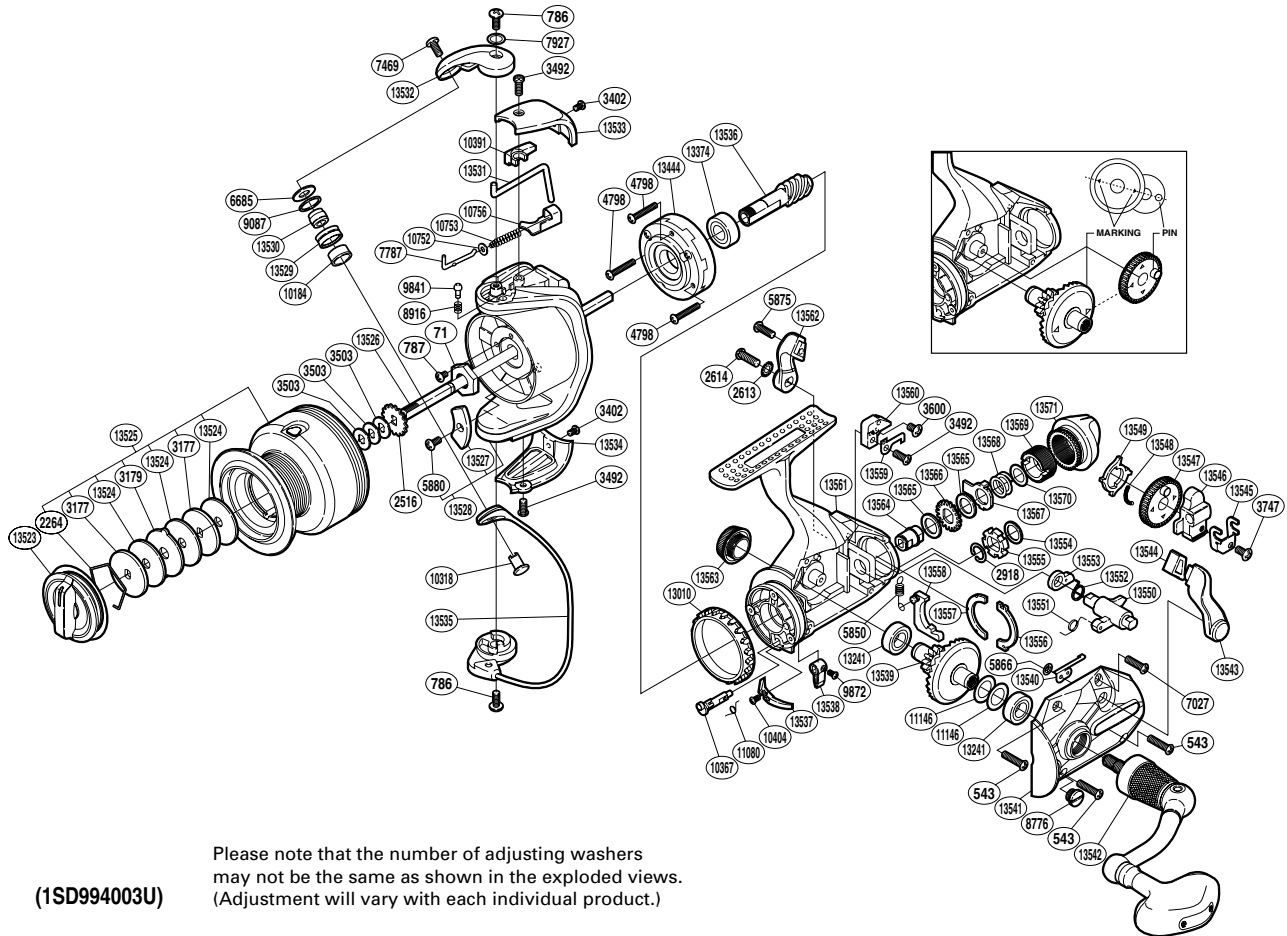

SHIMANO

BAITRUNNER S A-RB

BTR-4000D

Part No.	Description	Part No.	Description	Part No.	Description
RD 0071	Rotor Nut	RD10318	Line Roller Support	RD13542	Handle Assembly
RD 0543	Screw	RD10367	Anti-Reverse Cam	RD13543	BaitRunner Lever Arm L
RD 0786	Screw	RD10391	Bail Trip Cover	RD13544	BaitRunner Lever Bridge
RD 0787	Screw	RD10404	Screw	RD13545	Oscillating Slider Retainer
RD 2264	Drag Washers Retainer	RD10752	Spring Guide A Support	RD13546	Oscillating Slider
RD 2516	Spool Support	RD10753	Bail Spring	RD13547	Oscillating Gear
RD 2613	Lock Washer	RD10756	Bail Spring Seat	RD13548	Oscillating Gear Ratchet Spring
RD 2614	Screw	RD11080	Anti-Reverse Cam Spring	RD13549	Oscillating Gear Ratchet
RD 2918	C Lock	RD11146	Washer	RD13550	Clutch Arm
RD 3177	Key Washer	RD13010	Friction Ring	RD13551	Clutch Cam Spring
RD 3179	Eared Washer	RD13241	Ball Bearing	RD13552	Clutch Spring
RD 3402	Screw	RD13374	Ball Bearing	RD13553	Clutch Cam
RD 3492	Screw	RD13444	Roller Clutch Assembly	RD13554	Spacer
RD 3503	Spool Washer	RD13523	Drag Knob	RD13555	BaitRunner Ratchet
RD 3600	Screw	RD13524	Drag Washer	RD13556	Dial Retainer
RD 3747	Screw	RD13525	Spool Assembly	RD13557	Dial Retainer B
RD 4798	Screw	RD13526	Main Shaft	RD13558	BaitRunner Pawl
RD 5850	BaitRunner Pawl Spring	RD13527	Counter Weight	RD13559	Dial Click
RD 5866	Push Nut	RD13528	Rotor	RD13560	Dial Click Holder
RD 5875	Screw	RD13529	Line Roller	RD13561	Body
RD 5880	Screw	RD13530	Line Roller Collar	RD13562	BaitRunner Lever Arm R
RD 6685	Line Roller Washer	RD13531	Bail Trip Lever	RD13563	Handle Screw Cap
RD 7027	Screw	RD13532	Bail Arm	RD13564	Free Spool Tension Shaft
RD 7469	Screw	RD13533	Bail Spring Cover	RD13565	Free Spool Tension Washer
RD 7787	Bail Spring Guide A	RD13534	Bail Hold Support Guard	RD13566	Click Gear
RD 7927	Washer	RD13535	Bail Assembly	RD13567	Eared Washer
RD 8776	Oil Cap	RD13536	Pinion Gear	RD13568	Free Spool Tension Spring
RD 8916	Click Spring	RD13537	Bail Trip Strike	RD13569	Free Spool Tension Screw
RD 9087	Line Roller Spacer	RD13538	Anti-Reverse Lever	RD13570	Washer
RD 9841	Click Pin	RD13539	Drive Gear	RD13571	BaitRunner Tension Dial
RD 9872	Screw	RD13540	BaitRunner Click		
RD10184	Line Roller Bushing	RD13541	Side Cover		