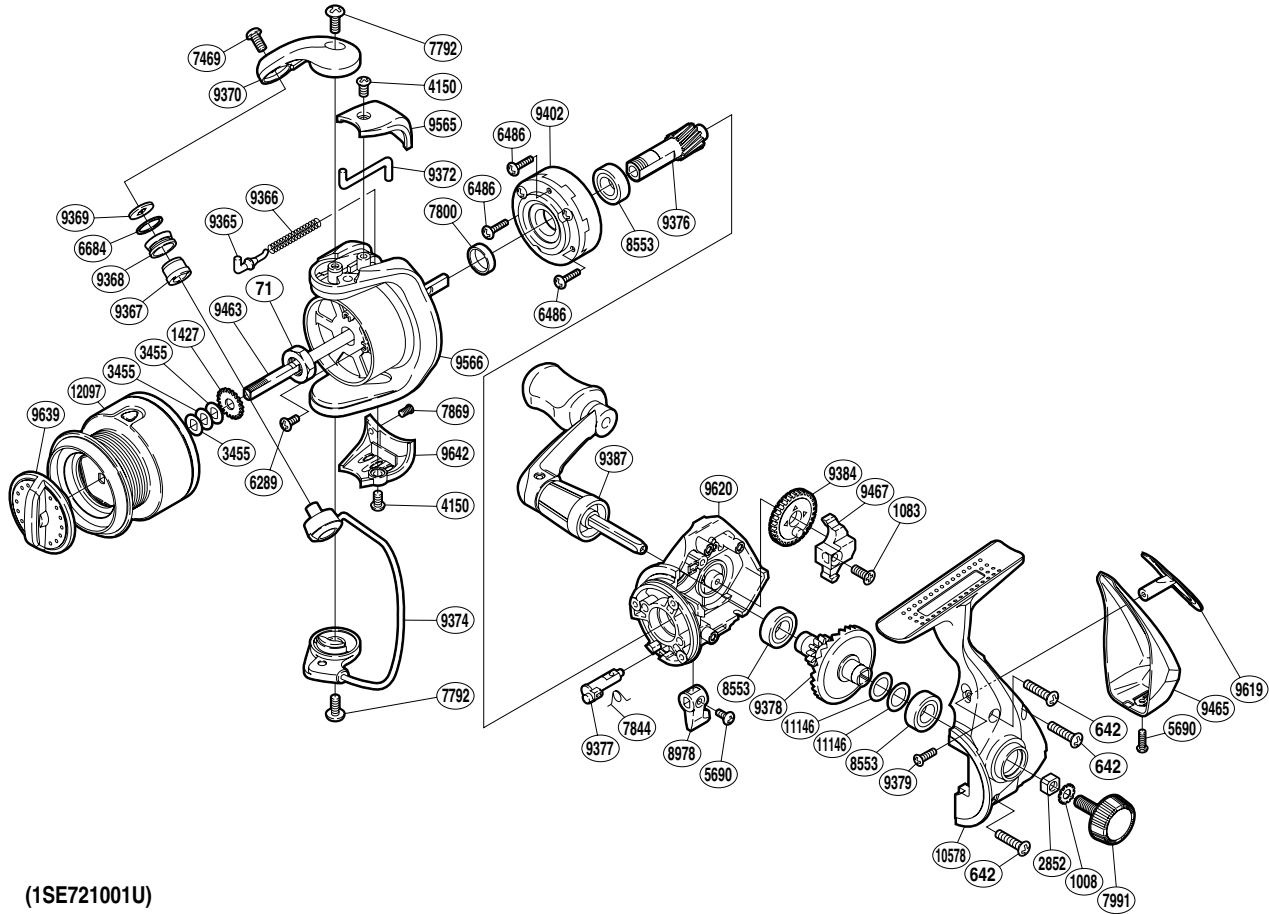

SHIMANO

SIENNA

SN-1000FB

(1SE721001U)

Part No.	Description	Part No.	Description	Part No.	Description
RD 0071	Rotor Nut	RD 7844	Anti-Reverse Cam Spring	RD 9379	Screw
RD 0642	Screw	RD 7869	Screw	RD 9384	Oscillating Gear
RD 1008	Handle Lock Washer	RD 7991	Handle Screw Cap	RD 9387	Handle Assembly
RD 1083	Screw	RD 8553	Ball Bearing	RD 9402	Roller Clutch Assembly
RD 1427	Spool Support	RD 8978	Anti-Reverse Lever	RD 9463	Main Shaft
RD 2852	Handle Screw Lock	RD 9365	Bail Spring Guide	RD 9465	Rear Protector B
RD 3455	Spool Washer	RD 9366	Bail Spring	RD 9467	Oscillating Slider
RD 4150	Screw	RD 9367	Line Roller Bushing	RD 9565	Bail Spring Cover
RD 5690	Screw	RD 9368	Line Roller	RD 9566	Rotor
RD 6289	Screw	RD 9369	Line Roller Washer	RD 9619	Rear Protector A
RD 6486	Screw	RD 9370	Bail Arm	RD 9620	Body
RD 6684	Line Roller Spacer	RD 9372	Bail Trip Lever	RD 9639	Drag Knob
RD 7469	Screw	RD 9374	Bail Assembly	RD 9642	Bail Hold Support Guard
RD 7792	Screw	RD 9376	Pinion Gear	RD10578	Side Cover
RD 7800	Rotor Ring	RD 9377	Anti-Reverse Cam	RD11146	Washer
		RD 9378	Drive Gear	RD12097	Spool Assembly