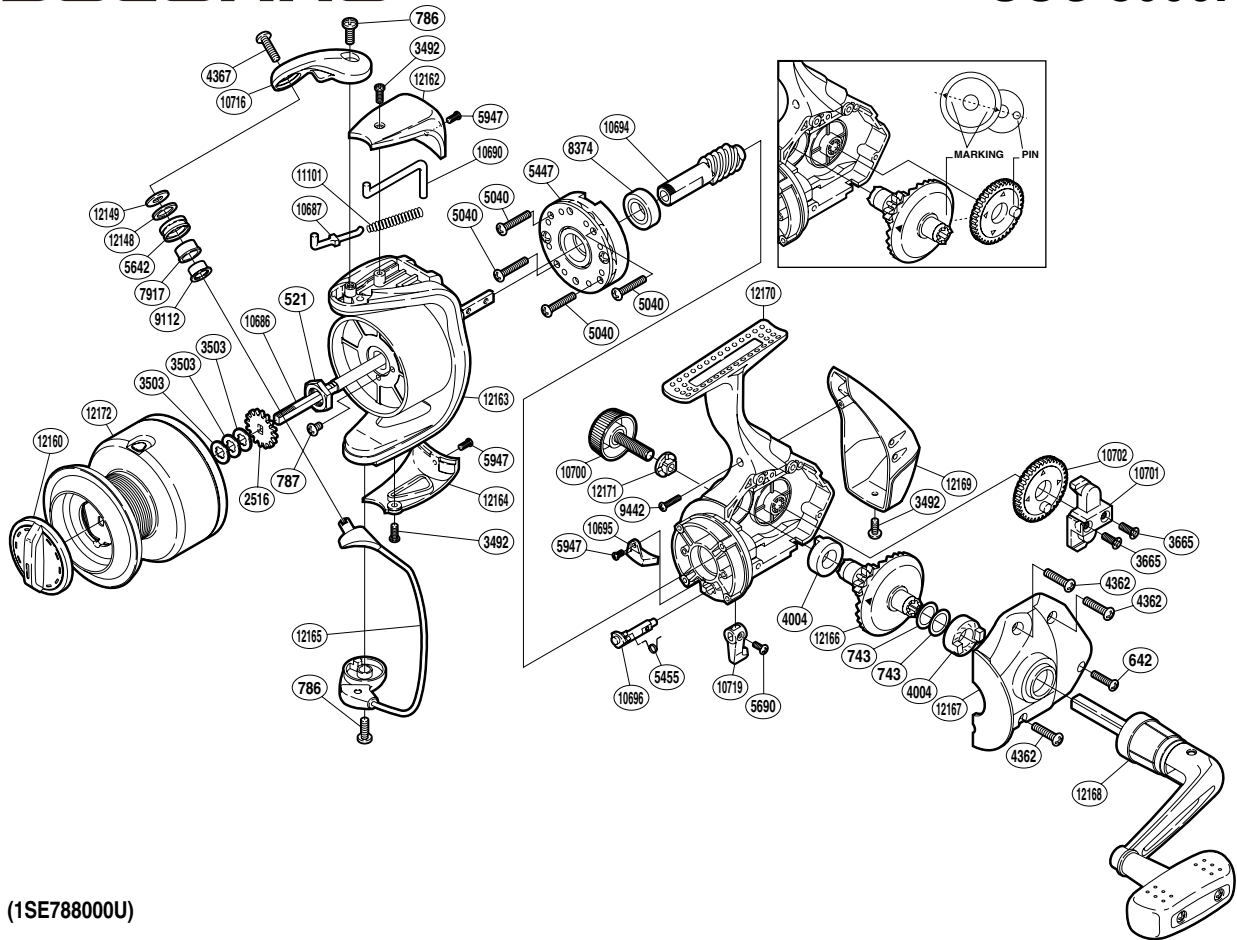

SHIMANO

SOCORRO

SOC-8000F

(1SE788000U)

Part No.	Description	Part No.	Description	Part No.	Description
RD 0521	Rotor Nut	RD 5690	Screw	RD10719	Anti-Reverse Lever
RD 0642	Screw	RD 5947	Screw	RD11101	Bail Spring
RD 0743	Washer	RD 7917	Line Roller Bushing	RD12148	Line Roller Spacer
RD 0786	Screw	RD 8374	Ball Bearing	RD12149	Line Roller Washer
RD 0787	Screw	RD 9112	Line Roller Collar	RD12160	Drag Knob
RD 2516	Spool Support	RD 9442	Screw	RD12162	Bail Spring Cover
RD 3492	Screw	RD10686	Main Shaft	RD12163	Rotor
RD 3503	Spool Washer	RD10687	Bail Spring Guide A	RD12164	Bail Hold Support Guard
RD 3665	Screw	RD10690	Bail Trip Lever	RD12165	Bail Assembly
RD 4004	Drive Gear Bushing	RD10694	Pinion Gear	RD12166	Drive Gear
RD 4362	Screw	RD10695	Bail Trip Strike	RD12167	Side Cover
RD 4367	Screw	RD10696	Anti-Reverse Cam	RD12168	Handle Assembly
RD 5040	Screw	RD10700	Handle Screw Cap	RD12169	Rear Protector
RD 5447	Roller Clutch Assembly	RD10701	Oscillating Slider	RD12170	Body
RD 5455	Anti-Reverse Cam Spring	RD10702	Oscillating Gear	RD12171	Handle Screw Lock Washer
RD 5642	Line Roller	RD10716	Bail Arm	RD12172	Spool Assembly

(191108)