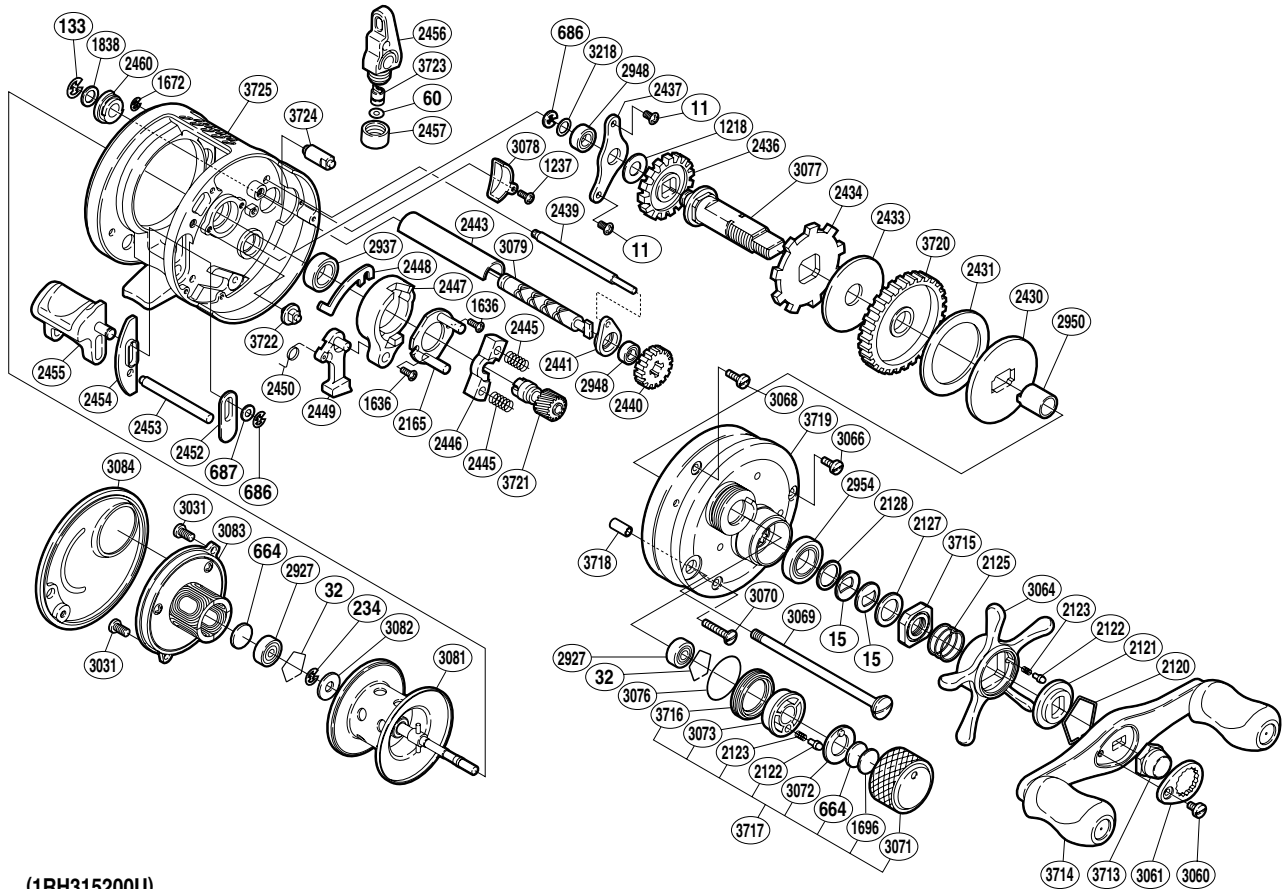

SHIMANO®

CALCUTTA TE

CTE-200DC

(1RH315200U)

Part No.	Description	Part No.	Description	Part No.	Description
BNT0011	Drive Shaft Retainer Screw	BNT2437	Drive Shaft Retainer	BNT3068	Right Side Plate Screw (A)
BNT0015	Drag Spring Washer	BNT2439	Level Wind Guide	BNT3069	Side Plate Shaft
BNT0032	Bearing Retainer	BNT2440	Idle Gear (C)	BNT3070	Right Side Plate Screw (B) (long)
BNT0060	Spacer (optional)	BNT2441	Worm Bushing (A)	BNT3071	Cast Control Cap
BNT0133	"E" Lock	BNT2443	Level Wind Guard	BNT3072	Cast Control Click Plate
BNT0234	"E" Lock	BNT2445	Yoke Spring	BNT3073	Click Pin Holder
BNT0664	Spacer (B)	BNT2446	Yoke	BNT3076	"O" Ring
BNT0686	"E" Lock	BNT2447	Clutch Cam	BNT3077	Drive Shaft
BNT0687	Spacer	BNT2448	Clutch Plate	BNT3078	Frame Shield
BNT1218	Idle Gear (A) Spacer	BNT2449	Clutch Pawl	BNT3079	Worm Shaft
BNT1237	Shield Screw	BNT2450	Clutch Pawl Spring	BNT3081	Spool Assembly
BNT1636	Clutch Cam Screw	BNT2452	Clutch Bar Guide (A)	BNT3082	Magnetic Plate
BNT1672	"E" Lock	BNT2453	Clutch Bar Support	BNT3083	Digital Control Assembly
BNT1696	Cast Control Spacer (B)	BNT2454	Clutch Bar Guide (B)	BNT3084	Left Side Plate
BNT1838	Worm Shaft Spacer	BNT2455	Quick-Fire II Clutch Bar	BNT3218	Drive Shaft Washer
BNT2120	Click Plate Retainer	BNT2456	Line Guide	BNT3713	Handle Nut
BNT2121	Star Drag Click	BNT2457	Pawl Cap	BNT3714	Handle Assembly
BNT2122	Click Pin	BNT2460	Worm Bushing (B)	BNT3715	Star Drag Nut
BNT2123	Click Spring	BNT2927	Ball Bearing	BNT3716	Cast Control Click Holder
BNT2125	Star Drag Spring	BNT2937	Ball Bearing	BNT3717	Cast Control Cap Assembly
BNT2127	Star Drag Spacer	BNT2948	Ball Bearing	BNT3718	Side Plate Screw Collar
BNT2128	Bearing Washer	BNT2950	Roller Clutch Inner Tube	BNT3719	Right Side Plate
BNT2165	Clutch Cam Retainer	BNT2954	Star Drag Bearing	BNT3720	Drive Gear
BNT2430	Key Washer	BNT3031	Digital Control Screw	BNT3721	Pinion Gear
BNT2431	Drag Washer (C)	BNT3060	Handle Nut Plate Screw	BNT3722	Set Pin
BNT2433	Drag Washer (A)	BNT3061	Handle Nut Plate	BNT3723	Line Guide Pawl
BNT2434	Anti-Reverse Ratchet	BNT3064	Star Drag	BNT3724	Anti-Reverse Pawl Pin
BNT2436	Idle Gear (A)	BNT3066	Right Side Plate Screw (C) (short)	BNT3725	One-Piece Frame