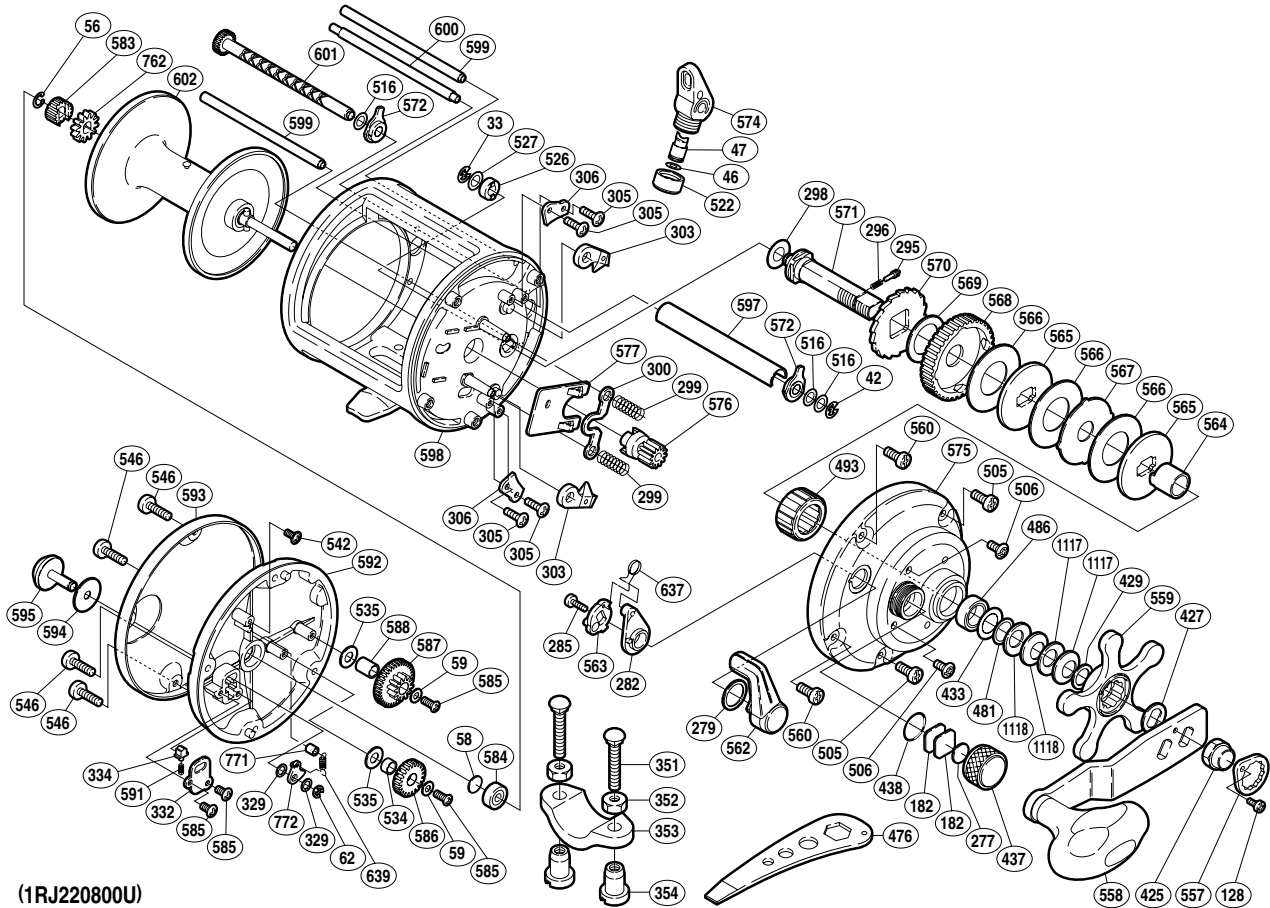

SHIMANO®

TEKOTA ⚙️ A-RB

TEK-800

(1RJ220800U)

Part No.	Description	Part No.	Description	Part No.	Description
TGT0033	Drive Shaft Retainer	TGT0486	Ball Bearing	TGT0584	Ball Bearing
TGT0042	Worm Shaft Retainer	TGT0493	Roller Clutch Bearing	TGT0585	Multi-Purpose Screw
TGT0046	Spacer	TGT0505	Right Side Plate Screw (C)	TGT0586	Idle Gear "B"
TGT0047	Line Guide Pawl	TGT0506	Right Side Plate Screw (B)	TGT0587	Idle Gear "D"
TGT0056	Idle Gear "A" Retainer	TGT0516	Worm Shaft Spacer	TGT0588	Idle Gear "D" Support
TGT0058	Spacer "B"	TGT0522	Pawl Cap	TGT0591	Click Spring
TGT0059	Lock Washer	TGT0526	Drive Shaft Bushing	TGT0592	Left Side Plate
TGT0062	Click Pawl Retainer	TGT0527	Drive Shaft Washer (A)	TGT0593	Left Side Plate Cover
TGT0128	Handle Nut Plate Screw	TGT0534	Idle Gear "B" Support	TGT0594	Spacer (A)
TGT0182	Cast Control Spacer (A)	TGT0535	Spacer "A"	TGT0595	Click Button
TGT0277	Cast Control Spacer (B)	TGT0542	Click Pawl Spring Screw	TGT0597	Level Wind Guard
TGT0279	Smoother	TGT0546	Left Side Plate Screw	TGT0598	One-Piece Frame
TGT0282	Eccentric Cam Bushing	TGT0557	Handle Nut Plate	TGT0599	Stabilizer Bar "A"
TGT0285	Clutch Lever Screw	TGT0558	Handle Assembly	TGT0600	Stabilizer Bar "B"
TGT0295	Click Pin	TGT0559	Star Drag	TGT0601	Worm Shaft
TGT0296	Click Spring	TGT0560	Right Side Plate Screw (A)	TGT0602	Spool Assembly
TGT0298	Drive Shaft Washer (B)	TGT0562	Clutch Lever	TGT0637	Clutch Spring
TGT0299	Yoke Spring	TGT0563	Clutch Cam	TGT0639	Click Pawl Spring
TGT0300	Yoke	TGT0564	Roller Clutch Inner Tube	TGT0762	Click Gear
TGT0303	Anti-Reverse Pawl	TGT0565	Key Washer	TGT0771	Click Pawl Spring Boss Ring
TGT0305	Anti-Reverse Pawl Screw	TGT0566	Drag Washer (B)	TGT0772	Click Pawl
TGT0306	Anti-Reverse Pawl Keeper	TGT0567	Eared Washer	TGT1117	Drag Spring Washer (10L)
TGT0329	Spacer (B)	TGT0568	Drive Gear	TGT1118	Drag Spring Washer (10H)
TGT0332	Click Spring Retainer	TGT0569	Drag Washer (A)		
TGT0334	Click Spring Holder	TGT0570	Anti-Reverse Ratchet		
TGT0425	Handle Nut	TGT0571	Drive Shaft		
TGT0427	Drive Shaft Shield	TGT0572	Worm Bushing	TGT0351	Rod Clamp Bolt (accessory)
TGT0429	Star Drag Washer	TGT0574	Line Guide	TGT0352	Rod Clamp Nut (B) (accessory)
TGT0433	Bearing Seal	TGT0575	Right Side Plate	TGT0353	Rod Clamp (accessory)
TGT0437	Cast Control Cap	TGT0576	Pinion Gear	TGT0354	Rod Clamp Nut (A) (accessory)
TGT0438	"O" Ring	TGT0577	Yoke Plate		
TGT0481	Bearing Thrust Washer	TGT0583	Idle Gear "A"	TGT0476	Wrench (accessory)