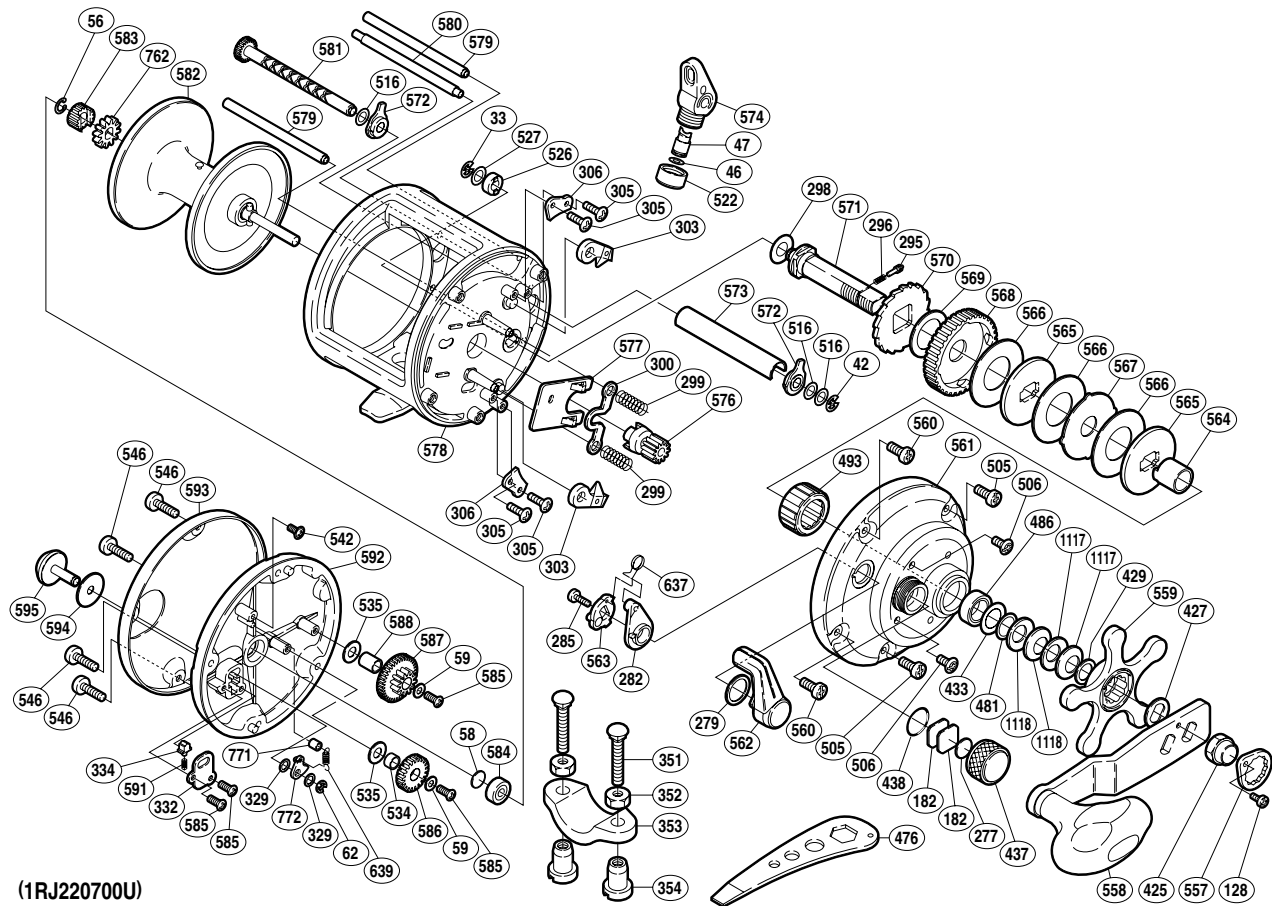

SHIMANO®

TEKOTA ⚙️ A-RB

TEK-700

(1RJ220700U)

Part No.	Description	Part No.	Description	Part No.	Description
TGT0033	Drive Shaft Retainer	TGT0486	Ball Bearing	TGT0578	One-Piece Frame
TGT0042	Worm Shaft Retainer	TGT0493	Roller Clutch Bearing	TGT0579	Stabilizer Bar "A"
TGT0046	Spacer	TGT0505	Right Side Plate Screw (C)	TGT0580	Stabilizer Bar "B"
TGT0047	Line Guide Pawl	TGT0506	Right Side Plate Screw (B)	TGT0581	Worm Shaft
TGT0056	Idle Gear "A" Retainer	TGT0516	Worm Shaft Spacer	TGT0582	Spool Assembly
TGT0058	Spacer "B"	TGT0522	Pawl Cap	TGT0583	Idle Gear "A"
TGT0059	Lock Washer	TGT0526	Drive Shaft Bushing	TGT0584	Ball Bearing
TGT0062	Click Pawl Retainer	TGT0527	Drive Shaft Washer (A)	TGT0585	Multi-Purpose Screw
TGT0128	Handle Nut Plate Screw	TGT0534	Idle Gear "B" Support	TGT0586	Idle Gear "B"
TGT0182	Cast Control Spacer (A)	TGT0535	Spacer "A"	TGT0587	Idle Gear "D"
TGT0277	Cast Control Spacer (B)	TGT0542	Click Pawl Spring Screw	TGT0588	Idle Gear "D" Support
TGT0279	Smoother	TGT0546	Left Side Plate Screw	TGT0591	Click Spring
TGT0282	Eccentric Cam Bushing	TGT0557	Handle Nut Plate	TGT0592	Left Side Plate
TGT0285	Clutch Lever Screw	TGT0558	Handle Assembly	TGT0593	Left Side Plate Cover
TGT0295	Click Pin	TGT0559	Star Drag	TGT0594	Spacer (A)
TGT0296	Click Spring	TGT0560	Right Side Plate Screw (A)	TGT0595	Click Button
TGT0298	Drive Shaft Washer (B)	TGT0561	Right Side Plate	TGT0637	Clutch Spring
TGT0299	Yoke Spring	TGT0562	Clutch Lever	TGT0639	Click Pawl Spring
TGT0300	Yoke	TGT0563	Clutch Cam	TGT0762	Click Gear
TGT0303	Anti-Reverse Pawl	TGT0564	Roller Clutch Inner Tube	TGT0771	Click Pawl Spring Boss Ring
TGT0305	Anti-Reverse Pawl Screw	TGT0565	Key Washer	TGT0772	Click Pawl
TGT0306	Anti-Reverse Pawl Keeper	TGT0566	Drag Washer (B)	TGT1117	Drag Spring Washer (10L)
TGT0329	Spacer (B)	TGT0567	Eared Washer	TGT1118	Drag Spring Washer (10H)
TGT0332	Click Spring Retainer	TGT0568	Drive Gear		
TGT0334	Click Spring Holder	TGT0569	Drag Washer (A)		
TGT0425	Handle Nut	TGT0570	Anti-Reverse Ratchet		
TGT0427	Drive Shaft Shield	TGT0571	Drive Shaft	TGT0351	Rod Clamp Bolt (accessory)
TGT0429	Star Drag Washer	TGT0572	Worm Bushing	TGT0352	Rod Clamp Nut (B) (accessory)
TGT0433	Bearing Seal	TGT0573	Level Wind Guard	TGT0353	Rod Clamp (accessory)
TGT0437	Cast Control Cap	TGT0574	Line Guide	TGT0354	Rod Clamp Nut (A) (accessory)
TGT0438	"O" Ring	TGT0576	Pinion Gear		
TGT0481	Bearing Thrust Washer	TGT0577	Yoke Plate	TGT0476	Wrench (accessory)